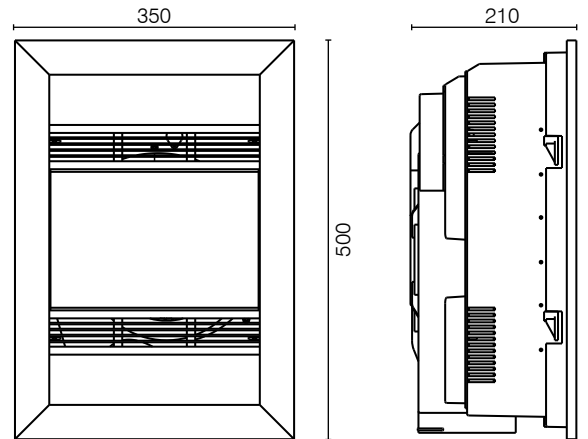

APPLICATIONS

- For medium to large bathrooms

MARVEL 3-IN-1 BATHROOM MATE

TECHNICAL SPECIFICATIONS

Operating Voltage:	240V / 50Hz
Class:	Class I (1)
Total Wattage:	1100W total max.
Motor Wattage:	55W Total
Motor Type:	Longlife ball bearing
Air Extraction:	up to 500m ³ /hr (139l/sec)
Heat Wattage:	1000W max.
Heat Type:	Instant heat Infrared tube
Light Wattage:	2 x 8W max.
Light adjustable:	Change colour temperature from 3000K, 4200K or 6000K
Light Lumens	1000lm (3000K); 1100lm (4200K); 1200lm (6000K)
Cutout:	475mm x 325mm
Outlet Diameter:	suits ø150mm ducting
Ingress protection:	IPX2
Thermal Safety Switch:	Auto cut-off / Fan on (50°C)
Recommended ,minimum installation depth to roof:	300mm
Includes Accessories:	3-Gang wall control, 1.5m flexible duct, 2 x duct clamps, exterior grille
Warranty	3 year replacement
Standards:	AS/NZS 60335.2.80 AS/NZS 60335.2.30 AS/NZS 60335.1 AS/NZS 60598.2.2 AS/NZS 60598.1 AS CISPR15 AS/NZS CISPR14

INSTALLATION

Must be installed by a licensed electrician

ACCESSORIES (sold separately)

Heat Tube:	21478SP002
Duct 3m:	19939
Duct 6m:	19940

	MODEL	COLOUR	DESCRIPTION	BOX SIZE	GROSS WEIGHT	BOX QTY	BARCODE/TUN
RETAIL BOX	21478/05	Matt White	Marvel 3-in1 Bathroom Mate	W640 x H410 x D255 mm	4.7 kg	1 pc	9 312641 214786 >
OUTER BOX	21478/05	Matt White	Marvel 3-in1 Bathroom Mate	W655 x H440 x D525 mm	11.0 kg	2 pc	19312641214783
RETAIL BOX	21478/06	Matt Black	Marvel 3-in1 Bathroom Mate	W640 x H410 x D255 mm	4.7 kg	1 pc	9 312641 214793 >
OUTER BOX	21478/06	Matt Black	Marvel 3-in1 Bathroom Mate	W655 x H440 x D525 mm	11.0 kg	2 pc	19312641214790