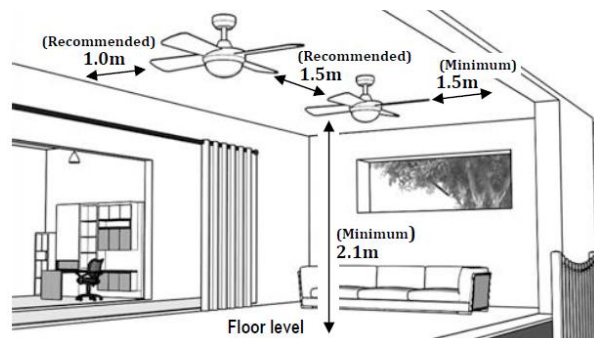

Wiring

Dimensions

Dimensions are the same for all models and listed below with the supplied downrod (152mm) – 600mm & 900mm variants available

A (upper canopy)	140mm
B (total height)	337mm
C (ceiling to lower blade edge)	303mm
D (blade span)	1320mm
E (raked pitch)	10° (max)

Installations notes / considerations

Fans shown are for illustration purposes only. Actual product may vary.

- At least 2.1m from lowest point of blades to floor surface.
- At least 1.0m from blade tip to nearest walls.
- At least 1.5m from blade tip to door, window, neighbouring fan or air conditioning outlet.