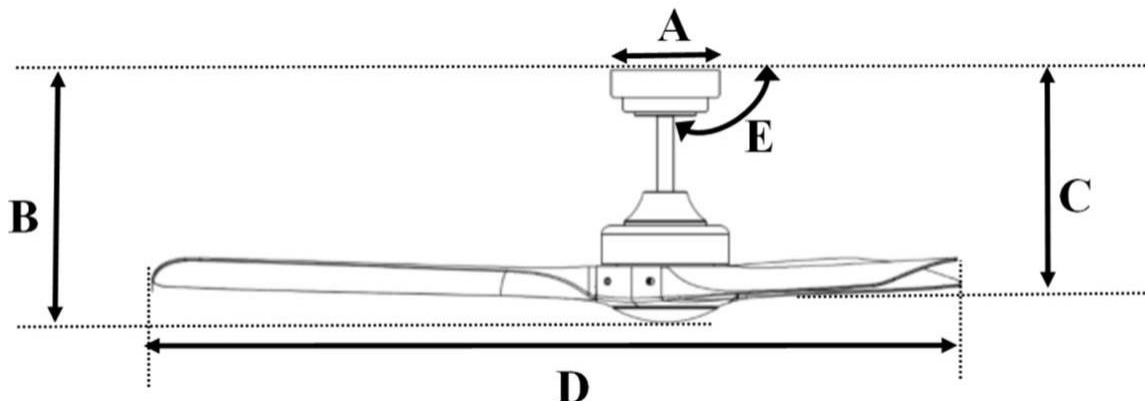

Wiring

Dimensions

Dimensions are the same for all models and listed below with the supplied downrod (152mm) – 600mm & 900mm variants available

A (upper canopy)	140mm
B (total height)	337mm
C (ceiling to lower blade edge)	303mm
D (blade span)	1320mm
E (raked pitch)	10° (max)

Installations notes / considerations

Fans shown are for illustration purposes only. Actual product may vary.

- At least 2.1m from lowest point of blades to floor surface.
- At least 1.0m from blade tip to nearest walls.
- At least 1.5m from blade tip to door, window, neighbouring fan or air conditioning outlet.