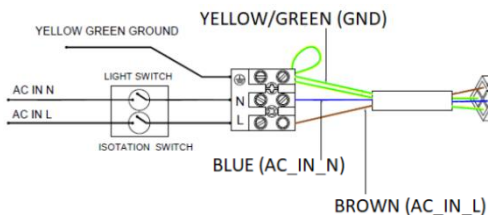

*Download the app using the QR code or visit the iOS or Google Play store.

www.ikuu.com.au

Minota Ceiling Fan (Wi-Fi)

FC620133GBC / FC620133GBK / FC620133GWH / FC628133GBC / FC628133GBK / FC628133GWH

This product must be installed by a licensed electrician

Wiring

Dimensions

Dimensions are the same for all models and listed below with the supplied downrod (152mm) – 600mm & 900mm variants available

A (upper canopy)	140mm
B (total height)	337mm
C (ceiling to lower blade edge)	303mm
D (blade span)	1320mm
E (raked pitch)	10° (max)