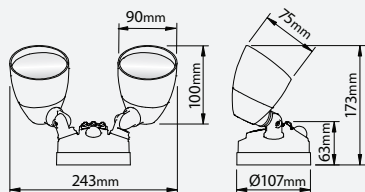

PANORAMA

PANORAMA20W

SAP CODE: 2001950

Photometric Diagram

Unit: cd
C0/180 70.6deg
C90/270 67.7deg

20W black finish double lamp LED security light

PANORAMA is series of modern look PC LED security lights with adjustable lamp and PIR sensor

KEY INFORMATION

Lumen Output	1570 / 1910 / 1750lm
Input Power	20W
Hole Cutout Size	N/A
Install	SURFACE MOUNT
Dimming Options	Non-Dimmable
Fitting Colour	BLACK
Warranty	5yr
IP Rating	IP65
IK Rating	N/A
IC Rating	N/A
Rebate Scheme Approvals	N/A

PHOTOMETRIC

Efficacy	78 / 88 / 95lm/W
LED	SMD
CCT	3000 / 4000 / 5000K
CRI	>80
Beam Angle	75°

ELECTRICAL

Supply Input	220-240V, 50/60Hz
Driver Output Voltage	68V DC
Power Factor	>0.9
LED Input Current (nominal)	260mA
Useful life @Ta25° (L70)	36,000hr

CONSTRUCTION

Housing	Polycarbonate
Optics	Polycarbonate Diffuser
Adjustable Angle	0-360°
Fixings/Hardware	Mounting Plate
Connection Type	Terminal Block
Total Weight	0.49kg
Dimensions	243 x 107 x 173mm
Operating Ambient Temp.	-20 to 45°C
Electrical Classification	Class 2