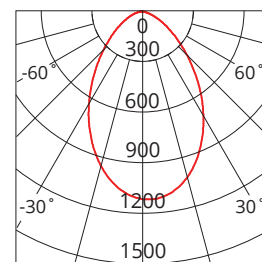

PANORAMA

PANORAMA20W

SAP CODE: 2001950

Photometric Diagram

Unit: cd
C0/180 70.6deg
C90/270 67.7deg

20W black finish double lamp LED security light

PANORAMA is series of modern look PC LED security lights with adjustable lamp and PIR sensor

KEY INFORMATION

Lumen Output	1570 / 1910 / 1750lm
Input Power	20W
Hole Cutout Size	N/A
Install	SURFACE MOUNT
Dimming Options	Non-Dimmable
Fitting Colour	BLACK
Warranty	5yr
IP Rating	IP65
IK Rating	N/A
IC Rating	N/A
Rebate Scheme Approvals	N/A

PHOTOMETRIC

Efficacy	78 / 88 / 95lm/W
LED	SMD
CCT	3000 / 4000 / 5000K
CRI	>80
Beam Angle	75°

ELECTRICAL

Supply Input	220-240V, 50/60Hz
Driver Output Voltage	68V DC
Power Factor	>0.9
LED Input Current (nominal)	260mA
Useful life @Ta25° (L70)	36,000hr