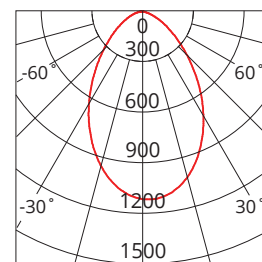

# PANORAMA

PANORAMA20WS-W

SAP CODE: 2001968

Photometric Diagram

Unit: cd  
C0/180 70.6deg  
C90/270 67.7deg

20W white finish double lamp LED security light with sensor

PANORAMA is series of modern look PC LED security lights with adjustable lamp and PIR sensor

## KEY INFORMATION

Lumen Output	1570 / 1910 / 1750lm
Input Power	20W
Hole Cutout Size	N/A
Install	SURFACE MOUNT
Dimming Options	Non-Dimmable
Fitting Colour	WHITE
Warranty	5yr
IP Rating	IP65
IK Rating	N/A
IC Rating	N/A
Rebate Scheme Approvals	N/A

## PHOTOMETRIC

Efficacy	78 / 88 / 95lm/W
LED	SMD
CCT	3000 / 4000 / 5000K
CRI	>80
Beam Angle	75°