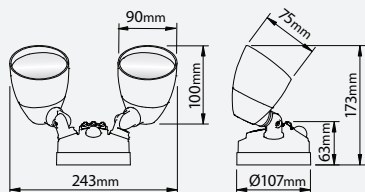

# PANORAMA

PANORAMA20WS-W

SAP CODE: 2001968

Photometric Diagram

Unit: cd  
C0/180 70.6deg  
C90/270 67.7deg

20W white finish double lamp LED security light with sensor

PANORAMA is series of modern look PC LED security lights with adjustable lamp and PIR sensor

## KEY INFORMATION

Lumen Output	1570 / 1910 / 1750lm
Input Power	20W
Hole Cutout Size	N/A
Install	SURFACE MOUNT
Dimming Options	Non-Dimmable
Fitting Colour	WHITE
Warranty	5yr
IP Rating	IP65
IK Rating	N/A
IC Rating	N/A
Rebate Scheme Approvals	N/A

## PHOTOMETRIC

Efficacy	78 / 88 / 95lm/W
LED	SMD
CCT	3000 / 4000 / 5000K
CRI	>80
Beam Angle	75°

## CONSTRUCTION

Housing	Polycarbonate
Optics	Polycarbonate Diffuser
Adjustable Angle	0-360°
Fixings/Hardware	Mounting Plate
Connection Type	Terminal Block
Total Weight	0.49kg
Dimensions	243 x 107 x 173mm
Operating Ambient Temp.	-20 to 45°C
Electrical Classification	Class 2