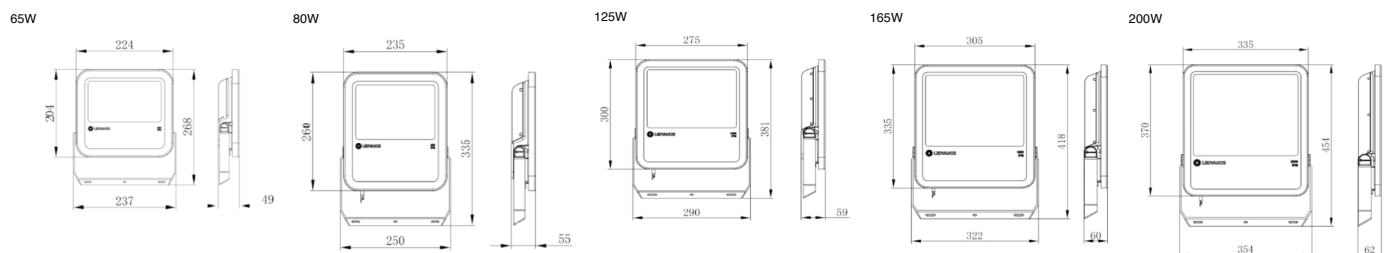

Robust design

Die-casting aluminium offers a heavy-duty housing and high efficacy heat-dissipation

Wattage	65W	80W	125W	165W	200W
Key Model	LDVFLPRO65W840	LDVFLPRO80W840	LDVFLPRO125W840	LDVFLPRO165W840	LDVFLPRO200W840
Lumens	8000	10000	15000	20000	25000
Lm/W	123	125	120	121	125
CCT	4000K	4000K	4000K	4000K	4000K
IP	65	65	65	65	65
IK	07	07	07	07	07
CRI	80	80	80	80	80
Lifetime (@L70 35°C)	50,000	50,000	50,000	50,000	50,000
Operating Temperature	...-30°C - +50°C	...-30°C - +50°C	...-30°C - +50°C	...-30°C - +50°C	...-30°C - +50°C
Beam Angle	100	100	100	100	100
Length	237	260	290	418	354
Width	268	335	381	322	454
Height	49	55	59	60	62
Weight	2050g	2800g	3810g	4820g	5990g
Finish	Black	Black	Black	Black	Black
PF	0.9	0.9	0.9	0.9	0.9
Housing Material	Die-cast aluminum	Die-cast aluminum	Die-cast aluminum	Die-cast aluminum	Die-cast aluminum
Warranty	5 years	5 years	5 years	5 years	5 years