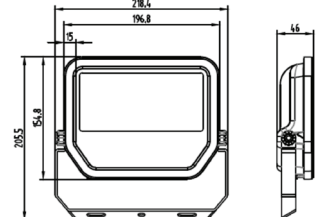

TECHNICAL INFORMATION - LOW POWER

Photometrics

(example of LDVFLPRO165W865)

High protection rating

IP65 and IK07 fittings

Applications

Commercial applications such as warehouses, security, amenity and parking areas

High performance

Up to 125lm/W with a 5-year warranty

Lifetime

50,000hrs lifetime reduces maintenance costs

Robust design

Die-casting aluminium offers a heavy-duty housing and high efficacy heat-dissipation

Wattage	10W	20W	30W	50W
Key Model	LDVFLPRO10W840	LDVFLPRO20W840	LDVFLPRO30W840	LDVFLPRO50W840
Lumens	1200	2200	3600	6000
Lm/W	120	110	120	120
CCT	4000K	4000K	4000K	4000K
IP	65	65	65	65
IK	07	07	07	07
CRI	80	80	80	80
Lifetime (@L70 35°C)	50,000	50,000	50,000	50,000
Operating Temperature	...-30°C - +50°C	...-30°C - +50°C	...-30°C - +50°C	...-30°C - +50°C
Beam Angle	100	100	100	100
Length	131	155.6	186	218
Width	122	144.3	177	205
Height	35.7	41.7	42	46
Weight	400g	520g	700g	1000g
Finish	Black	Black	Black	Black
PF	0.9	0.9	0.9	0.9
Housing Material	Die-cast aluminum	Die-cast aluminum	Die-cast aluminum	Die-cast aluminum
Warranty	5 years	5 years	5 years	5 years

50W