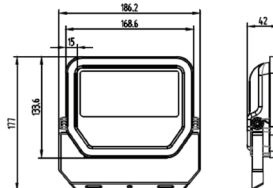

TECHNICAL INFORMATION - LOW POWER

Photometrics

(example of LDVFLPRO165W865)

High protection rating

IP65 and IK07 fittings

Applications

Commercial applications such as warehouses, security, amenity and parking areas

High performance

Up to 125lm/W with a 5-year warranty

Lifetime

50,000hrs lifetime reduces maintenance costs

Robust design

Die-casting aluminium offers a heavy-duty housing and high efficacy heat-dissipation

Wattage	10W	20W	30W	50W
Key Model	LDVFLPRO10W840	LDVFLPRO20W840	LDVFLPRO30W840	LDVFLPRO50W840
Lumens	1200	2200	3600	6000
Lm/W	120	110	120	120
CCT	4000K	4000K	4000K	4000K
IP	65	65	65	65
IK	07	07	07	07
CRI	80	80	80	80
Lifetime (@L70 35°C)	50,000	50,000	50,000	50,000
Operating Temperature	...-30°C - +50°C	...-30°C - +50°C	...-30°C - +50°C	...-30°C - +50°C
Beam Angle	100	100	100	100
Length	131	155.6	186	218
Width	122	144.3	177	205
Height	35.7	41.7	42	46
Weight	400g	520g	700g	1000g
Finish	Black	Black	Black	Black
PF	0.9	0.9	0.9	0.9
Housing Material	Die-cast aluminum	Die-cast aluminum	Die-cast aluminum	Die-cast aluminum
Warranty	5 years	5 years	5 years	5 years

30W