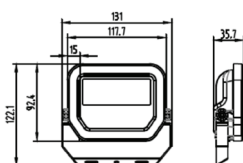

Wattage	10W	20W	30W	50W
Key Model	LDVFLPRO10W840	LDVFLPRO20W840	LDVFLPRO30W840	LDVFLPRO50W840
Lumens	1200	2200	3600	6000
Lm/W	120	110	120	120
CCT	4000K	4000K	4000K	4000K
IP	65	65	65	65
IK	07	07	07	07
CRI	80	80	80	80
Lifetime (@L70 35°C)	50,000	50,000	50,000	50,000
Operating Temperature	...-30°C - +50°C	...-30°C - +50°C	...-30°C - +50°C	...-30°C - +50°C
Beam Angle	100	100	100	100
Length	131	155.6	186	218
Width	122	144.3	177	205
Height	35.7	41.7	42	46
Weight	400g	520g	700g	1000g
Finish	Black	Black	Black	Black
PF	0.9	0.9	0.9	0.9
Housing Material	Die-cast aluminum	Die-cast aluminum	Die-cast aluminum	Die-cast aluminum
Warranty	5 years	5 years	5 years	5 years

10W