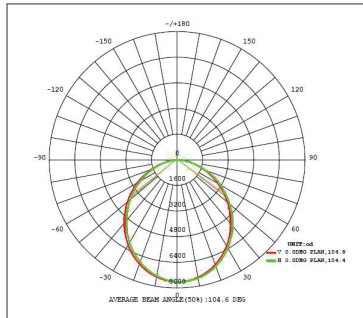

AVAILABLE SIZES

10W
L131 x W122 x H35.7

20W
L155.8 x W144.3 x H41.7

30W
L186 x L177 x H42

50W
L218 x W205 x H46

TECHNICAL INFORMATION - LOW POWER

Photometrics

(example of LDVFLPRO165W865)