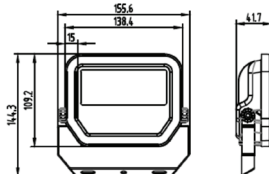

TECHNICAL INFORMATION - LOW POWER

Photometrics

(example of LDVFLPRO165W865)

High protection rating

IP65 and IK07 fittings

Applications

Commercial applications such as warehouses, security, amenity and parking areas

High performance

Up to 125lm/W with a 5-year warranty

Lifetime

50,000hrs lifetime reduces maintenance costs

Robust design

Die-casting aluminium offers a heavy-duty housing and high efficacy heat-dissipation

Wattage	10W	20W	30W	50W
Key Model	LDVFLPRO10W840	LDVFLPRO20W840	LDVFLPRO30W840	LDVFLPRO50W840
Lumens	1200	2200	3600	6000
Lm/W	120	110	120	120
CCT	4000K	4000K	4000K	4000K
IP	65	65	65	65
IK	07	07	07	07
CRI	80	80	80	80
Lifetime (@L70 35°C)	50,000	50,000	50,000	50,000
Operating Temperature	...-30°C - +50°C	...-30°C - +50°C	...-30°C - +50°C	...-30°C - +50°C
Beam Angle	100	100	100	100
Length	131	155.6	186	218
Width	122	144.3	177	205
Height	35.7	41.7	42	46
Weight	400g	520g	700g	1000g
Finish	Black	Black	Black	Black
PF	0.9	0.9	0.9	0.9
Housing Material	Die-cast aluminum	Die-cast aluminum	Die-cast aluminum	Die-cast aluminum
Warranty	5 years	5 years	5 years	5 years

20W