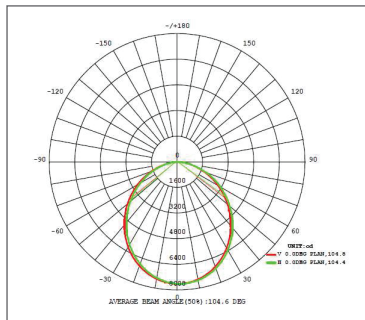

TECHNICAL INFORMATION - HIGH POWER

Photometrics

(example of LDVFLPRO165W865)