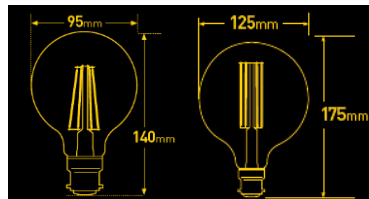

NEW

G95 and G125 LED Globe

New LED Filament Dimmable Globe Range

Features and Benefits

- 7.5W LED
- Clear glass Finish
- Dimmable
- 2700K CCT/ Colour Temperature
- Available in E27 and B22 base
- High Lumens – 810lm

Dimensions

	G95	G125
Width (mm)	95	125
Height (mm)	140	175

Model No.

Description

9E27LEDSP95DC	G95 DIMMABLE E27 LED globe – Clear
9B22LEDSP95DC	G95 DIMMABLE B22 LED globe – Clear
9E27LEDSP125DC	G125 DIMMABLE E27 LED globe – Clear
9B22LEDSP125DC	G125 DIMMABLE B22 LED globe – Clear