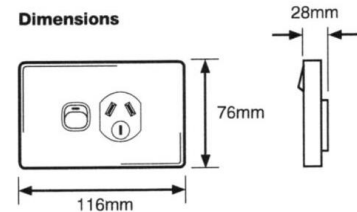

## PRODUCT DATA AND APPLICATION SHEET

**PRODUCT NAME**      **Classic Single Power Point  
(Horizontal/Vertical)**

**PRODUCT CODE**      GPO1, GPO1X, GPO1V, GPO1/15

**DESCRIPTION**      Tesla Classic Single GPO

**BOX QUANTITY**      10                      **OUTER QUANTITY**      100

**FEATURES**

- Available in single and twin variants
- Extra switch variants
- Available in 10A and 15A
- Horizontal & Vertical mount
- 84mm mounting centres
- Terminals suit 4 x 2.5mm<sup>2</sup> cable
- No special brackets required for mounting
- Metal cover finishes: MS – Matt Silver, SP – Silver Plastic, MG – Gold

Specifications
Operational Voltage: 250V a.c. 50Hz
Dimensions: 116mm x 76mm
AS/NZS 3112:2004 +A1
Approval No: SGS/142030-EA
Standard Colours: White

**APPLICATIONS**

- This product is recommended for residential and commercial environments

Standard Size Classic Single Power Point - Horizontal Mounting				
Product Code	Length	Width	Depth	Mounting Centres
All Products	116mm	76mm	28mm	84mm
GPO1	Single Switched Socket Outlet, 250V/10A			
GPO1V	Vertical Single Switched Socket Outlet, 250V/10A			
GPO1X	Single Switched Socket Outlet, 250V/10A, with extra switch			
GPO1/15	Single Switched Socket Outlet, 250V/15A			