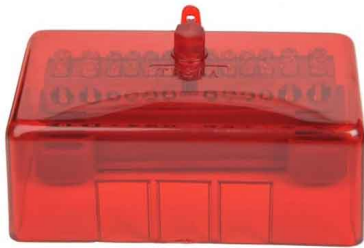

Tesla Electrical Components
4-8 Ferndell Street,
South Granville NSW 2142 PO
Box 3107,
Wetherill Park Nsw 2164
Australia.
☎ 02 9632 5000

**L12R - 12 Hole 100A
Active Link - Red**

IN STOCK
SKU#: L12R

Details

Active Link - 12 Hole 100 Amp - Red

Box Quantity: 10

Carton Quantity: 100