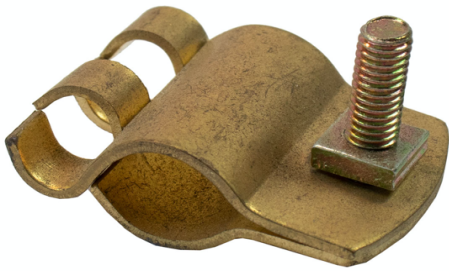

Product Data Sheet

EARTHCLIP

Earth Clamp Suit 13mm Earth Rod

Primary

Product brand

Range of Product

Rylec

Series "CE" Copper

Earth Rod Accessories

Profile

Material Brass

Diameter 13mm

36 Terrence Road

Brendale Q 4500

☎ +61 7 3881 6115

✉ sales@gtsonline.com.au