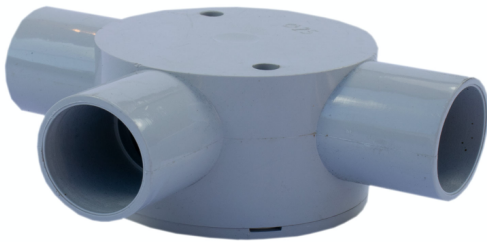

## Product Data Sheet

JB325C

25mm Three Way Shallow J/B

### Primary

Product brand

Range of Product

Rylec

Series "JB" PVC J'Box

### Profile

Material PVC (Polyvinyl Chloride)

Diameter 25mm entry

Shape Round

Colour Grey

36 Terrence Road

Brendale Q 4500

☎ +61 7 3881 6115