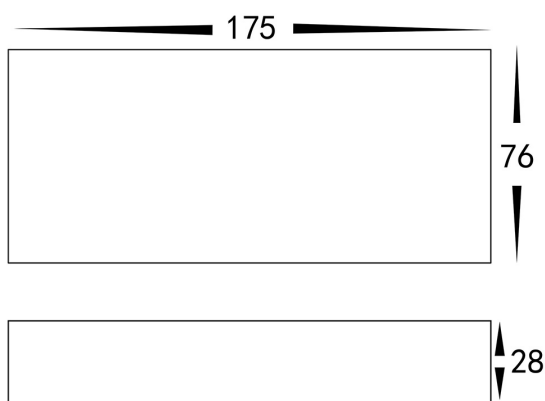

Aluminium Slim Square Fixed Down Wall Lights

PRODUCT SPECIFICATIONS

Name: Essil
Material: Aluminium
Colour: Poly Powder Coated Black & White
IP Rating: IP54
Lamp Base: Built in LED
CRI: ≥80
Wiring: Parallel
Dimmable: No
Warranty: 2 Years Replacement**

DIMENSIONS

COLOUR TEMPERATURE

IP RATING

APPROVALS

Product Ordering

IMAGE	PART NUMBER	INPUT	COLOUR TEMP	LUMENS	BEAM ANGLE	INCLUDED LED
	HV3647T-BLK	240v AC	3000k 4000k 5500k	360lm 375lm 390lm	120°	Tri-Colour 6w Built in LED
	HV3647T-BLK-12V	12v DC				
	HV3647T-WHT	240v AC	3000k 4000k 5500k	360lm 375lm 390lm	120°	Tri-Colour 6w Built in LED
	HV3647T-WHT-12V	12v DC				