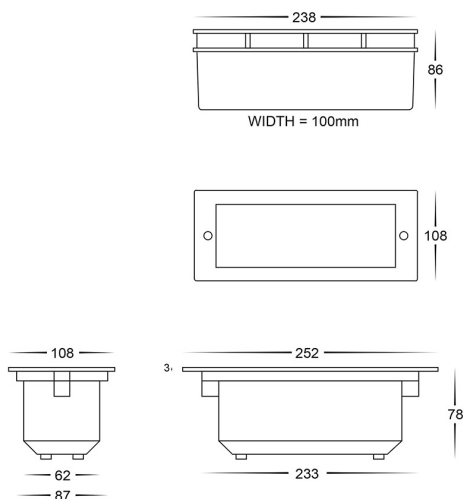

316 Stainless Steel Black Brick Lights with Grill

PRODUCT SPECIFICATIONS

Name: Bata
Material: 316 Stainless Steel + Aluminium
Colour: Poly powder coated black face
IP Rating: IP54
Lamp Base: Built in LED
CRI: ≥80
Cable Length: 200mm
Wiring: Parallel
Dimmable: Yes (Triac)
Warranty: 2 Years Replacement**

DIMENSIONS

COLOUR TEMPERATURE

Tri-Colour By Havit

3000K

4000K

5500K

IP RATING

APPROVALS

Product Ordering

IMAGE	PART NUMBER	COLOURTEMP	LUMENS	INPUT	BEAM ANGLE	INCLUDED LED
	HV3004T-BLK	3000K	800lm	240v AC	120°	Tri-Colour 10w Built in LED
		4000K	850lm			
	HV3004T-BLK-12V	5500K	900lm	12v DC	120°	Tri-Colour 10w Built in LED
		3000K	800lm			
		4000K	850lm			
		5500K	900lm			