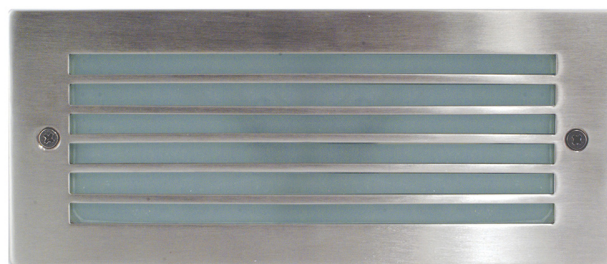

316 Stainless Steel Brick Lights with Grill

PRODUCT SPECIFICATIONS

Name: Bata
Material: 316 Stainless Steel
Colour: Stainless Steel
IP Rating: IP54
Lamp Base: Built in LED
CRI: ≥80
Cable Length: 200mm
Wiring: Parallel
Dimmable: Yes (Triac)
Warranty: 2 Years Replacement**

DIMENSIONS

COLOUR TEMPERATURE

Tri-Colour By Havit

3000K

4000K

5500K

IP RATING

APPROVALS

Product Ordering

IMAGE	PART NUMBER	COLOURTEMP	LUMENS	INPUT	BEAM ANGLE	INCLUDED LED
	HV3004T-SS316	3000K	800lm	240v AC	120°	Tri-Colour 10w Built in LED
		4000K	850lm			
	HV3004T-SS316-12V	5500K	900lm			
		3000K	800lm	12v DC	120°	Tri-Colour 10w Built in LED
		4000K	850lm			
	5500K	900lm				