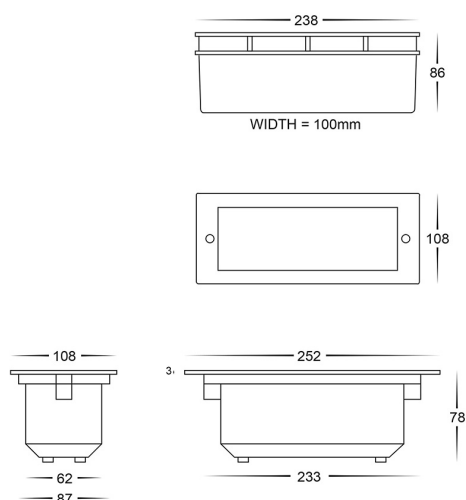

316 Stainless Steel Brick Lights with Grill

PRODUCT SPECIFICATIONS

Name: Bata
Material: 316 Stainless Steel
Colour: Stainless Steel
IP Rating: IP54
Lamp Base: Built in LED
CRI: ≥80
Cable Length: 200mm
Wiring: Parallel
Dimmable: Yes (Triac)
Warranty: 2 Years Replacement**

DIMENSIONS

COLOUR TEMPERATURE

Tri-Colour By Havit

3000K

4000K

5500K

IP RATING

APPROVALS

Product Ordering

IMAGE	PART NUMBER	COLOURTEMP	LUMENS	INPUT	BEAM ANGLE	INCLUDED LED
	HV3004T-SS316	3000K	800lm	240v AC	120°	Tri-Colour 10w Built in LED
		4000K	850lm			
	HV3004T-SS316-12V	5500K	900lm			
		3000K	800lm	12v DC	120°	Tri-Colour 10w Built in LED
		4000K	850lm			
	5500K	900lm				