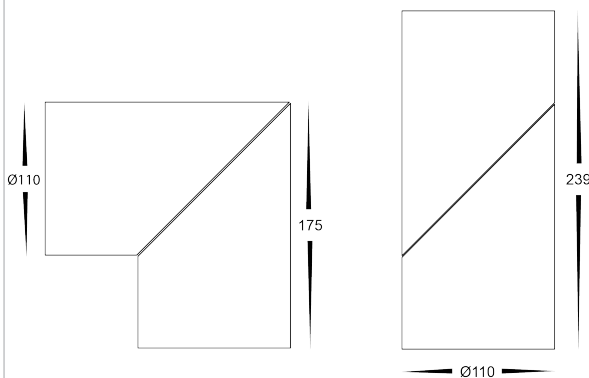

PRODUCT SPECIFICATIONS

- Name:** Nella Rotatable
- Material:** Aluminium
- Colour:** Matt Black or Matt White
- IP Rating:** IP54
- Lamp Base:** Built in LED
- CRI:** ≥80
- Wiring:** Parallel
- Dimmable:** Yes (Triac)
- Warranty:** 2 Years Replacement**

DIMENSIONS

COLOUR TEMPERATURE

IP RATING

APPROVALS

Product Ordering

IMAGE	PART NUMBER	COLOURTEMP	LUMENS	INPUT	BEAM ANGLE	INCLUDED LED
	HV5825T-BLK	3000k 4000k 5500k	1920lm 2040lm 2160lm	240v AC	60°	TRI Colour 24w Built in LED
		3000k 4000k 5500k	1920lm 2040lm 2160lm			