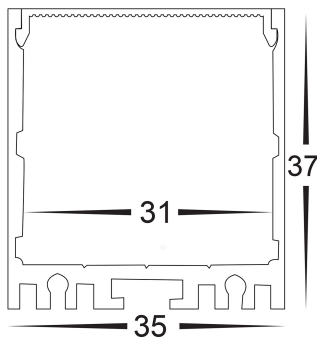

## PRODUCT SPECIFICATIONS

**Material:** Aluminium  
**Colour:** Silver, Black and White  
**LED Strip Type:** Up to 30mm (w) x 4mm (h)  
**Diffuser Type:** Standard PC  
**Available Lengths:** Up to 3000mm  
**Installation :** Surface Mounted or Suspended  
**IP Rating:** IP20  
**Warranty:** 2 Years Replacement\*\*

## DIMENSIONS

**HV9693-3537-SD:**  
 Diffuser available  
 for continuous run  
 of up to 20 metres

## Product Ordering

IMAGE	PART NUMBER	INCLUDED
	<b>HV9693-3537</b>	<b>Custom cut length:</b> Supplied with 2x end caps per length
	<b>HV9693-3537-3M</b>	<b>3 metre length:</b> Supplied with 2x end caps per metre
	<b>HV9693-3537-BLK</b>	<b>Custom cut length:</b> Supplied with 2x end caps per length
	<b>HV9693-3537-BLK-3M</b>	<b>3 metre length:</b> Supplied with 2x end caps per metre
	<b>HV9693-3537-WHT</b>	<b>Custom cut length:</b> Supplied with 2x end caps per length
	<b>HV9693-3537-WHT-3M</b>	<b>3 metre length:</b> Supplied with 2x end caps per metre