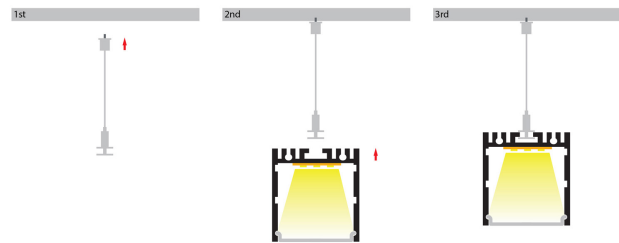

INSTALLATION METHOD FOR SUSPENDING

Product Ordering

IMAGE	PART NUMBER	INCLUDED
	HV9693-3537	Custom cut length: Supplied with 2x end caps per length
	HV9693-3537-3M	3 metre length: Supplied with 2x end caps per metre
	HV9693-3537-BLK	Custom cut length: Supplied with 2x end caps per length
	HV9693-3537-BLK-3M	3 metre length: Supplied with 2x end caps per metre
	HV9693-3537-WHT	Custom cut length: Supplied with 2x end caps per length
	HV9693-3537-WHT-3M	3 metre length: Supplied with 2x end caps per metre

** See Warranty Terms and Conditions for more information

For more information contact Havit Lighting

ADDRESS:
143 Beauchamp Road
Matraville NSW 2036
Australia

Tel: 02 9381 8300
Fax: 02 9666 8881
Email: sales@havit.com.au
web: www.havit.com.au