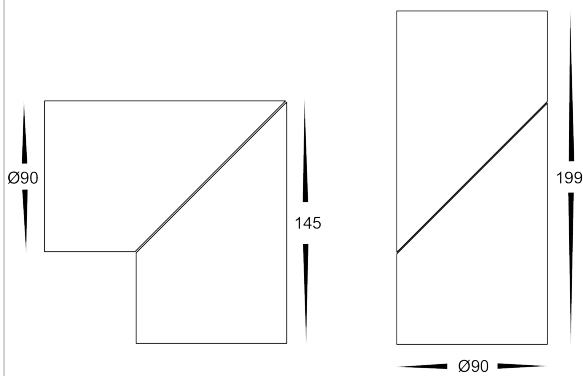

## PRODUCT SPECIFICATIONS

**Name:** Nella Rotatable  
**Material:** Aluminium  
**Colour:** Matt Black or Matt White  
**IP Rating:** IP54  
**Lamp Base:** Built in LED  
**CRI:** ≥80  
**Wiring:** Parallel  
**Dimmable:** Yes (Triac)  
**Warranty:** 2 Years Replacement\*\*

## DIMENSIONS