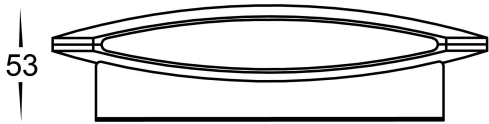

Aluminium Up & Down Wall Lights

PRODUCT SPECIFICATIONS

Name: Cara
Material: Aluminium
Colour: Poly powder coated black or white
IP Rating: IP54
Lamp Base: Built in LED
CRI: ≥80
Wiring: Parallel
Dimmable: No
Warranty: 2 Years Replacement**

DIMENSIONS

COLOUR TEMPERATURE

IP RATING

APPROVALS

Product Ordering

IMAGE	PART NUMBER	COLOURTEMP	LUMENS	INPUT	BEAM ANGLE	INCLUDED LED
	HV35022T-BLK	3000k 4000k 5500k	2x 250lm 2x 300lm 2x 280lm	240v AC	120°	Tri-Colour 2x 4.5w Built in LED
	HV35022T-WHT	3000k 4000k 5500k	2x 250lm 2x 300lm 2x 280lm	240v AC	120°	Tri-Colour 2x 4.5w Built in LED