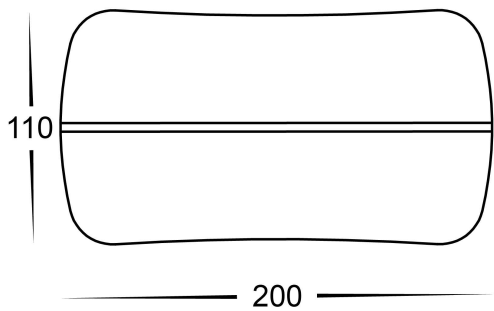

Aluminium Up & Down Wall Lights

PRODUCT SPECIFICATIONS

Name: Cara
Material: Aluminium
Colour: Poly powder coated black or white
IP Rating: IP54
Lamp Base: Built in LED
CRI: ≥80
Wiring: Parallel
Dimmable: No
Warranty: 2 Years Replacement**

DIMENSIONS

COLOUR TEMPERATURE

IP RATING

APPROVALS

Product Ordering

IMAGE	PART NUMBER	COLOURTEMP	LUMENS	INPUT	BEAM ANGLE	INCLUDED LED
	HV35022T-BLK	3000k 4000k 5500k	2x 250lm 2x 300lm 2x 280lm	240v AC	120°	Tri-Colour 2x 4.5w Built in LED
	HV35022T-WHT	3000k 4000k 5500k	2x 250lm 2x 300lm 2x 280lm	240v AC	120°	Tri-Colour 2x 4.5w Built in LED