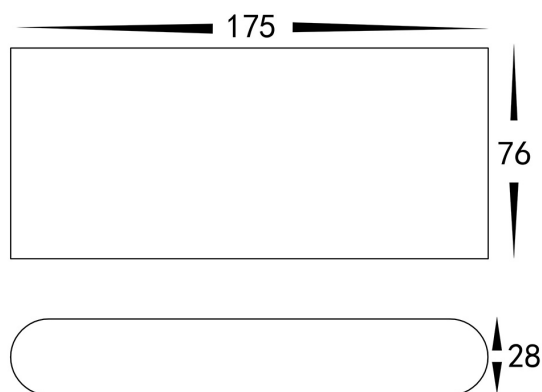

## PRODUCT SPECIFICATIONS

**Name:** Lisse  
**Material:** Aluminium  
**Colour:** Poly Powder Coated Black & White  
**IP Rating:** IP54  
**Lamp Base:** Built in LED  
**CRI:** ≥80  
**Wiring:** Parallel  
**Dimmable:** No  
**Warranty:** 2 Years Replacement\*\*

## DIMENSIONS