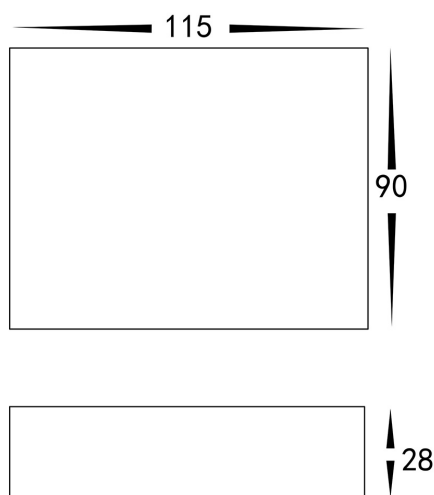

Aluminium Slim Square Up & Down Wall Lights

PRODUCT SPECIFICATIONS

Name: Essil
Material: Aluminium
Colour: Poly Powder Coated Black & White
IP Rating: IP54
Lamp Base: Built in LED
CRI: ≥80
Wiring: Parallel
Dimmable: No
Warranty: 2 Years Replacement**

DIMENSIONS

COLOUR TEMPERATURE

Tri-Colour By Havit

3000K

4000K

5500K

IP RATING

APPROVALS

Product Ordering

IMAGE	PART NUMBER	INPUT	COLOUR TEMP	LUMENS	BEAM ANGLE	INCLUDED LED
	HV3646T-BLK	240v AC	3000k 4000k 5500k	2x 240lm 2x 250lm 2x 260lm	120°	Tri-Colour 2x 3w Built in LED
	HV3646T-BLK-12V	12v DC				
	HV3646T-WHT	240v AC	3000k 4000k 5500k	2x 240lm 2x 250lm 2x 260lm	120°	Tri-Colour 2x 3w Built in LED
	HV3646T-WHT-12V	12v DC				