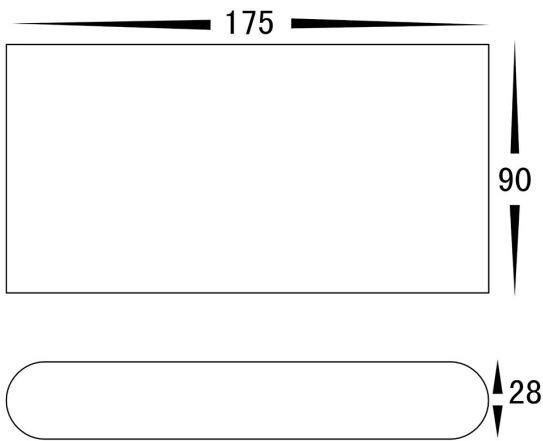

Aluminium Slim Up & Down Wall Lights

PRODUCT SPECIFICATIONS

Name: Lisse
Material: Aluminium
Colour: Poly Powder Coated Black & White
IP Rating: IP54
Lamp Base: Built in LED
CRI: ≥80
Wiring: Parallel
Dimmable: No
Warranty: 2 Years Replacement**

DIMENSIONS

COLOUR TEMPERATURE

Tri-Colour By Havit
3000K
4000K
5500K

IP RATING

APPROVALS

Product Ordering

IMAGE	PART NUMBER	INPUT	COLOUR TEMP	LUMENS	BEAM ANGLE	INCLUDED LED
	HV3644T-BLK	240v AC	3000k 4000k 5500k	2x 300lm 2x 310lm 2x 325lm	120°	Tri-Colour 2x 5w Built in LED
	HV3644T-BLK-12V	12v DC				
	HV3644T-WHT	240v AC	3000k 4000k 5500k	2x 300lm 2x 310lm 2x 325lm	120°	Tri-Colour 2x 5w Built in LED
	HV3644T-WHT-12V	12v DC				