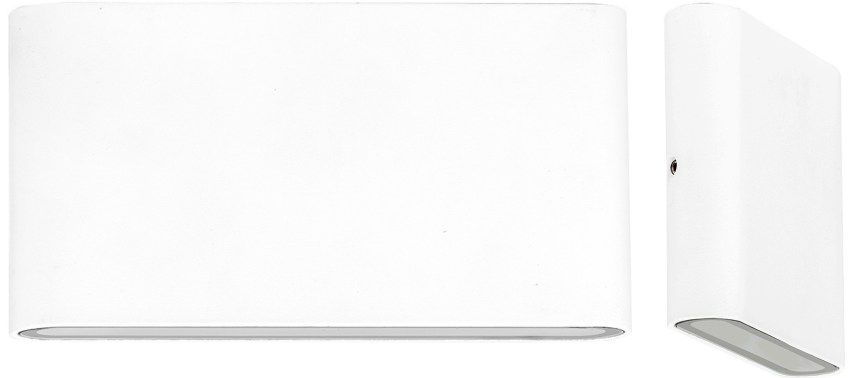

Aluminium Slim Up & Down Wall Lights

PRODUCT SPECIFICATIONS

Name: Lisse
Material: Aluminium
Colour: Poly Powder Coated Black & White
IP Rating: IP54
Lamp Base: Built in LED
CRI: ≥80
Wiring: Parallel
Dimmable: No
Warranty: 2 Years Replacement**

DIMENSIONS

COLOUR TEMPERATURE

Tri-Colour By Havit
3000K
4000K
5500K

IP RATING

APPROVALS

Product Ordering

IMAGE	PART NUMBER	INPUT	COLOUR TEMP	LUMENS	BEAM ANGLE	INCLUDED LED
	HV3644T-BLK	240v AC	3000k 4000k 5500k	2x 300lm 2x 310lm 2x 325lm	120°	Tri-Colour 2x 5w Built in LED
	HV3644T-BLK-12V	12v DC				
	HV3644T-WHT	240v AC	3000k 4000k 5500k	2x 300lm 2x 310lm 2x 325lm	120°	Tri-Colour 2x 5w Built in LED
	HV3644T-WHT-12V	12v DC				