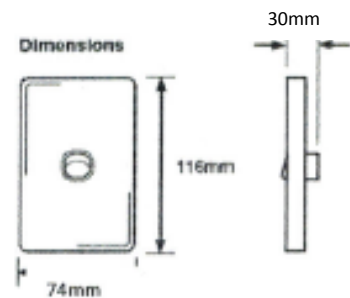

BOX QUANTITY 10 **OUTER QUANTITY** 100

FEATURES

- Available in 1,2,3,4,5 and 6 gang combinations
- Horizontal and vertical mount
- Flush type single pole, single way switches.
- 84mm mounting centers

- Terminals suit 4 x 1.5mm² cable
- No special brackets required for mounting
- Metal cover finishes: MS-Matt Silver, SP-Silver Plastic

WARRANTY

- 5 Years

APPLICATIONS

- This Product is recommended for residential and commercial environments

Specifications
Operational Voltage:250V a.c. 50Hz
Dimensions:116 x 74mm
AS/NZS 3133
Approval No SGS/142031-EA
Standard Colours: White

Electrical Components

4-8 Ferndell St SOUTH GRANVILLE NSW 2142

PO Box 3107 WETHERILL PARK NSW 2164

Ph: (02) 9632-5000

Fx: (02) 9632-5011

ABN: 18 165 515 257

Standard Size – Horizontal Mounting				
Product Code	Length	Width	Depth	Mounting Centre's
All Products	74mm	116mm	30mm	84mm apart
SW1	One Gang Flush Type single pole, Single way switches 1SW 16A 250V AC;			
SW2	Two Gang Flush Type single pole, Single way switches 2SW 16A 250V AC;			
SW3	Three Gang Flush Type single pole, Single way switches 3SW 16A 250V AC;			
SW4	Four Gang Flush Type single pole, Single way switches 4SW 16A 250V AC;			
SW5	One Gang Flush Type single pole, Single way switches 5SW 16A 250V AC;			
SW6	One Gang Flush Type single pole, Single way switches 6SW 16A 250V AC;			

Standard Size – Vertical Mounting				
Product Code	Length	Width	Depth	Mounting Centre's
All Products	116mm	74mm	30mm	84mm apart
SW1V	One Gang Flush Type single pole, Single way switches 1SW 16A 250V AC;			
SW2V	Two Gang Flush Type single pole, Single way switches 2SW 16A 250V AC;			
SW3V	Three Gang Flush Type single pole, Single way switches 3SW 16A 250V AC;			
SW4V	Four Gang Flush Type single pole, Single way switches 4SW 16A 250V AC;			
SW5V	One Gang Flush Type single pole, Single way switches 5SW 16A 250V AC;			
SW6V	One Gang Flush Type single pole, Single way switches 6SW 16A 250V AC;			