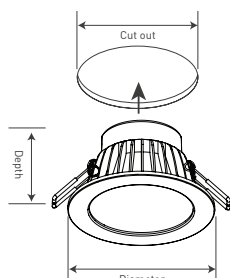

DIMMABLE

IC RATING

SAFETY CLASS

DIMENSIONS(mm)

	Diameter	Cut Out	Depth
RC7WDL72CCT4-01	90	72	62
RC9WDL92CCT4-01	108	92	65
RC10WDL125CCT4-01	136	125	70

ACCESSORIES

RC7TRIM-04	72mm cut out, Black
RC9TRIM-04	92mm cut out, Black
RC10TRIM-04	125mm cut out, Black
RC9TRIM-11	92mm cut out, Matte White
RC7TRIM-13	72mm cut out, Brushed Chrome
RC9TRIM-13	92mm cut out, Brushed Chrome
RC10TRIM-13	125mm cut out, Brushed Chrome
RC7TRIM-15	72mm cut out, Silver
RC9TRIM-15	92mm cut out, Silver
RC10TRIM-15	125mm cut out, Silver
RC10160TRIM-01	Extension trim for the RC10 from 125mm to 160mm
RLA350DTR-01	LOADPRO 350W LED Rotary dimmer
RLA350DTT-01	LOADPRO Touch Dimmer 250W