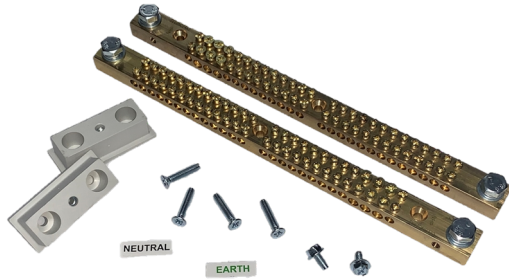

Catalogue No: **CELEN24**

CEL PBD ACC EN KIT 24 WAY SUITS CPL & CPR

Power Distribution and Protection > Distribution Boards > Panelboards > General Panelboard Hardware / Accessories > Earth and Neutral Bars and Accessories > 250A Panelboard Earth and Neutral Bar Kits

CONCEPT Panelboard Earth and Neutral Kit 24 -Way suits COE, CPL and CPR

Representative Photo Only
(actual product may vary based on configuration selections)

SPECIFICATIONS

Component Type Power Distribution & Protection	Earth / Neutral Bars
Number of Poles	24
Details, Numbering	1 - 24
Length	268 mm
L99 Application	24 Way 250A earth / neutral kit with bar, earth & neutral labels, neutral support brackets & fixing screws
Installation Notes	Install as Earth or Neutral bar, as required