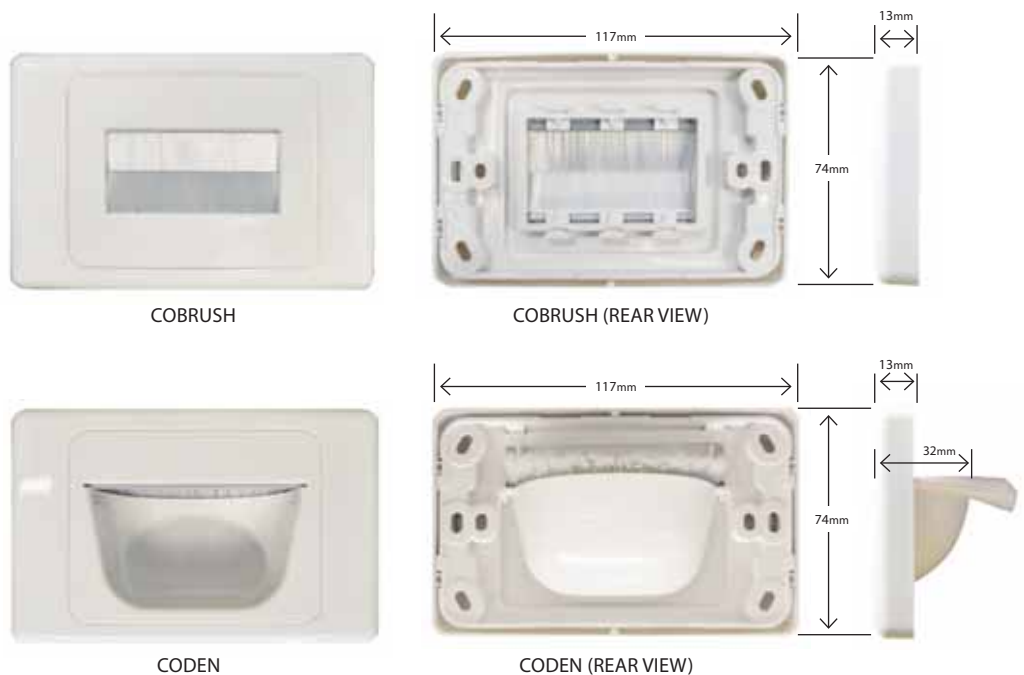

Do not use harsh chemical cleaners as these can break down the plastic and cause it to crack.

Do not wash the cover plates in water over 60°C.

Cougar COBRUSH & CODEN

COBRUSH (Brush Cable Management Flush Plate)

CODEN (Brush Cable Management Recessed Plate)

- Excellent dust sealing solutions for telecommunications and data cabling applications
- They are ideal for positioning behind wall mounted television, home theatre and component systems
- The cabling remains neat and tidy with a minimum visually exposed out of the wall cavity, with the large openings allowing multiple cables to be accommodated at once
- Standard colour is white. CODEN also available in Black (CODENBK)

Catalogue Number	Description
COBRUSH	Brush Cable Management Flush Plate
CODEN	Brush Cable Management Recessed Plate
CODENBK	Brush Cable Management Recessed Plate, Black

Sample image of CODEN (with cables)