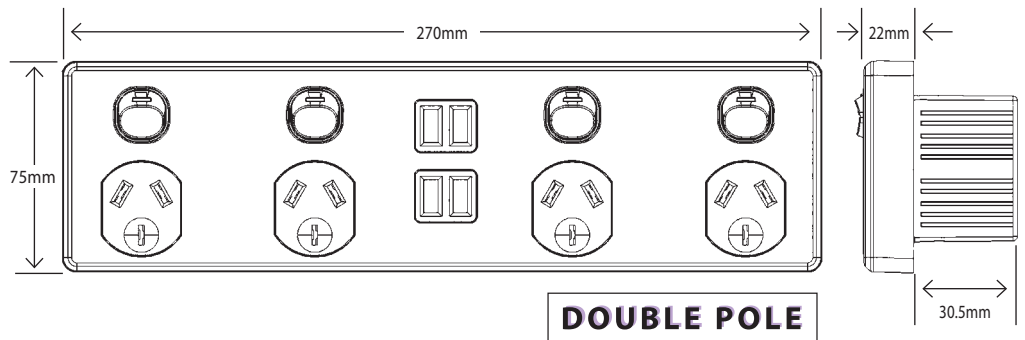

Do not use harsh chemical cleaners as these can break down the plastic and cause it to crack.

Do not wash the cover plates in water over 60°C.

4 x 4 – 4 Sockets x 4 USB's

- Approved to AS/NZS3112 & AS/NZS60950-1
- Four sockets and four USB ports
- Wide spacing between sockets for wide plug bases.
- Mounting Block [CH4X4MB] suits both Puma and Cheetah 4X4 Products
- Dolly indicator colour orange
- The rating for the USB is 2 x 3.1A at 5V when one device is inserted then it divides to split the output when a device is inserted in each USB socket - 3.1A available across 2 USB outlets on the left and 3.1A available across 2 USB outlets on the right
- Fits standard wall boxes and mounting accessories
- Covers, plates and dollies are made from UV stabilised polycarbonate to avoid discolouring to yellow
- Standard colour is white. Black also stocked - please check availability

CH4X4MB Mounting Block

- 31mm high mounting block to suit CH4X4 (34mm with backing plate)
- Made from UV stabilised polycarbonate to avoid discolouring to yellow
- Mounting block includes backing plate for situations where fully enclosed insulation is required

Catalogue Number	Description
PU4X4	Power Point Switched 4 Gang, 10A 250V~ and 4 USBs
PU4X4BK	Power Point Switched 4 Gang, 10A 250V~ and 4 USBs Black
CH4X4MB	Mounting Block (31mm deep) / with backing plate (34mm deep)