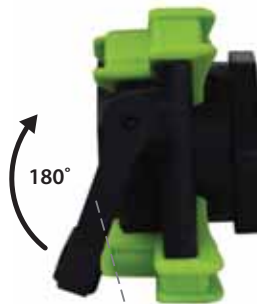

Cleaning Guide:

Spraying cleaning products directly on product is not recommended.

It is important to ensure that products are turned off before cleaning.

Do not use any cleaning sprays - only wipe down with damp cloth or rub with dry cloth. Do not use an abrasive cloth as it may scratch the plastic.

Do not use harsh chemical cleaners as these can break down the plastic and cause it to crack.

Do not wash with water over 60°C.

Compact - Easy to carry and store.