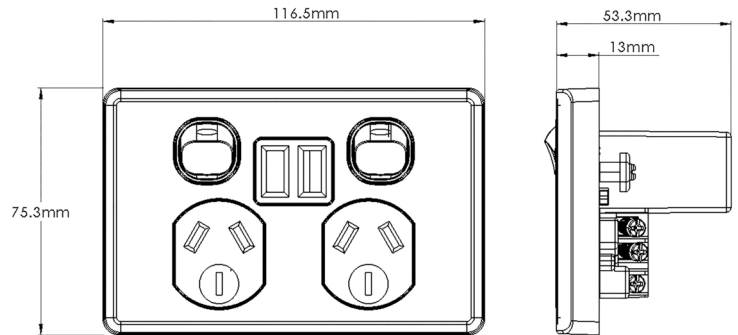

Cheetah plate cover

USB Charging in everyday Australian life is now not a luxury but an expectation and the Cheetah and Leopard USB Integrated range is an excellent "all-in-one" solution for charging phones, tablets, cameras, fit bands, smart watches and various other USB compatible devices. USB's need to be located in all spots where we work and play – kitchens, bedrooms, lounge-rooms, offices, hotels and clubs, public places, retail stores – the list goes on. Anywhere you can think of where people need to get charged in their time of need.

The CHLEPP2USB2G Cheetah and Leopard USB Integrated range are the perfect solution for your next residential, commercial or community installation, or replacement upsell in an existing dwelling.

CHLEPP2USB2G / CHLEPP2USB2GBK

(Cheetah & Leopard covers both included in one box)

Dual switched integrated 250V a.c. power point outlet rated at 10A with twin USB sockets for power supply that is ideal for living areas, kitchens, bedrooms, hotels, libraries and waiting areas.

- The rating for the USB is 3.4A at 5V when one device is inserted, then it divides to 1.7A at 5V when a device is inserted in each USB socket.
- USB power supply contains temperature cut out and overload protection.
- Fits standard wall boxes and mounting accessories.
- Full cover plate.
- HYSHR (Hyena Shroud) fits perfectly in the event you need to cover the base with a shroud