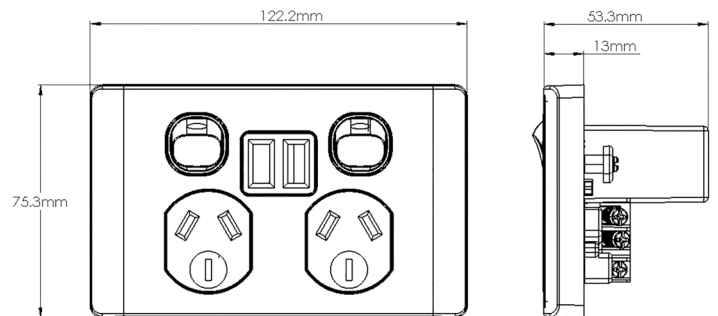

Leopard plate cover