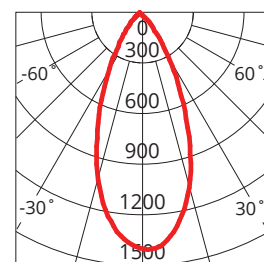

Photometric
Diagram