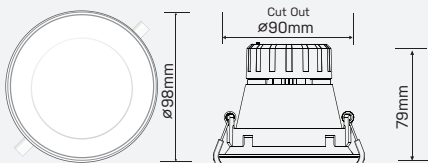

DULAR

DULAR-FIX-BLK

SAP CODE: 2001892

9W, dimmable,
switchable colour
temperature, trimless

Black trimless LED downlight
with recessed lens to
minimalise glare

 Photometric
Diagram

 Unit: cd
 - C0/180 45.0deg
 - C90/270 45.0deg

KEY INFORMATION

Lumen Output	930 / 950 / 900lm
Input Power	9W
Hole Cutout Size	Ø90mm
Install	RECESSED
Dimming Options	*Phase-Cut Dimming
Fitting Colour	BLACK
Warranty	5yr
IP Rating	IP44
IK Rating	N/A
IC Rating	IC-4
Rebate Scheme Approvals	Pending Approval

PHOTOMETRIC

Efficacy	103 / 106 / 100lm/W
LED	SMD
CCT	3000 / 4200 / 5700K
CRI	>80
Beam Angle	45°

ELECTRICAL

Driver	Integral
Supply Input	220-240V, 50/60Hz
Driver Output Voltage	75V DC
Power Factor	>0.9
LED Input Current (nominal)	120mA
Useful life @Ta25° (L70)	36,000hr

CONSTRUCTION

Housing	Aluminium + Polycarbonate
Optics	Polycarbonate Diffuser
Adjustable Angle	N/A
Fixings/Hardware	Metal Clip
Connection Type	1m Flex & Plug
Total Weight	0.25kg
Dimensions	Ø98 x 79mm
Operating Ambient Temp.	-20 to 45°C
Electrical Classification	Class 2