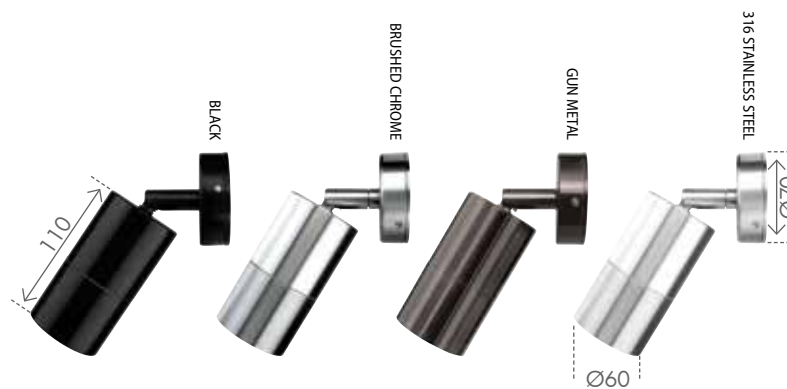

240V	35W max			COASTAL AREAS
------	------------	--	--	------------------

- Durable Anodised Aluminium or Marine Grade 316 Stainless Steel
- Ideal for coastal areas
- Supplied with GU10 LED globe/s  
4W / 300lm / Warm White
- Wall or ceiling mountable
- IP65 weather resistant
- 240 Volt AC, 50Hz
- 3-year warranty

MODEL NO.	DESIGN	FITTING COLOUR
20597/06	ADJUSTABLE	BLACK
20597/13	ADJUSTABLE	BRUSHED CHROME
20597/66	ADJUSTABLE	GUN METAL
20605/16	ADJUSTABLE	316 STAINLESS STEEL
20601/06	UP/DOWN	BLACK
20601/13	UP/DOWN	BRUSHED CHROME
20601/66	UP/DOWN	GUN METAL
20607/16	UP/DOWN	316 STAINLESS STEEL