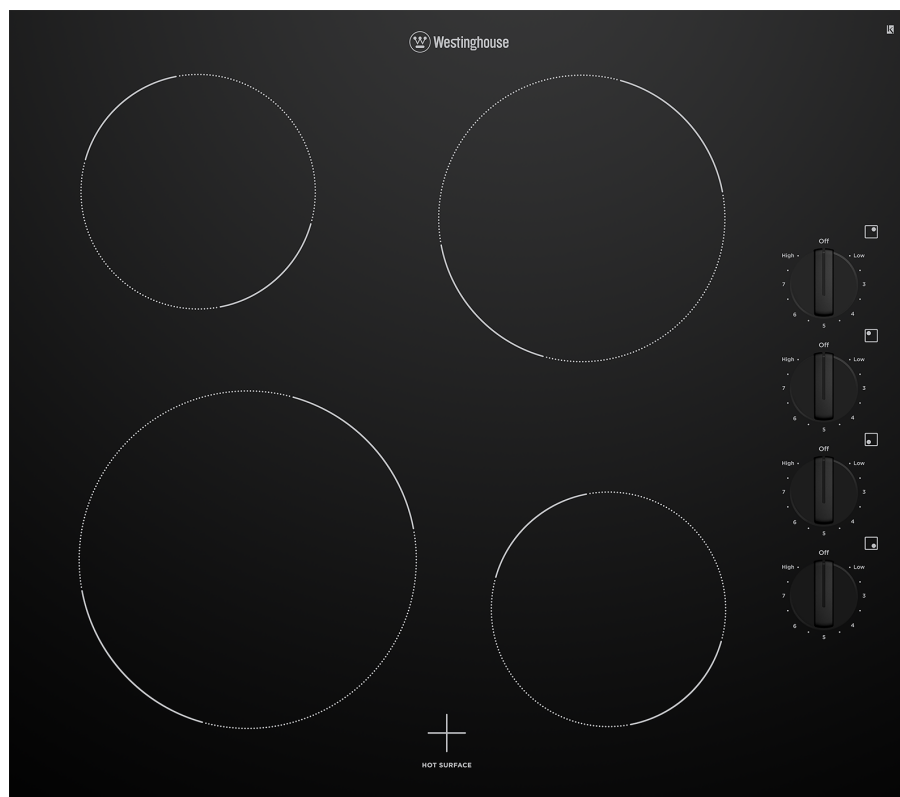

## WHC642BC

60cm 4 zone ceramic cooktop with residual heat indicator, 9 power levels and easy clean ceramic surface.

### Features

- Residual Heat Indicator
- Easy clean ceramic surface
- 9 power levels
- 2.3kW powerful zone
- Auto thermal cutout safety switch

### DIMENSIONS

Total product height (mm) - 46, Total product width (mm) - 590, Total product depth (mm) - 520, Cut out width (mm) - 560, Cut out depth (mm) - 490