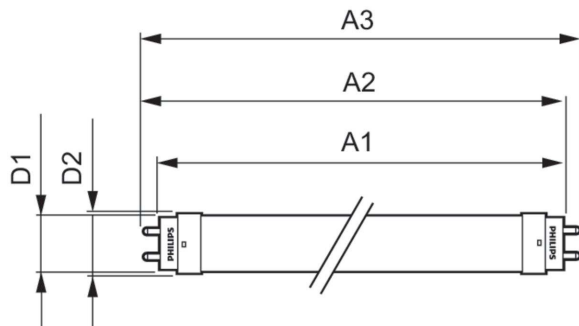

CorePro LEDtube EM/Mains T8

T-Storage (Min)	-40 °C
T-Case Maximum (Nom)	40 °C

Controls and Dimming

Dimmable	No
----------	----

Mechanical and Housing

Bulb Finish	Frosted
Bulb Material	Glass
Product Length	1200 mm
Bulb Shape	Tube, single-ended

Approval and Application

Energy Saving Product	Yes
-----------------------	-----

Approval Marks	RoHS compliance KEMA Keur certificate
Energy Consumption kWh/1000 h	15 kWh

Product Data

Full product code	871869966295000
Order product name	CorePro LEDtube 1200mm 16W865 AU
EAN/UPC - Product	8718699662950
Order code	929001338919
Numerator - Quantity Per Pack	1
Numerator - Packs per outer box	10
Material Nr. (12NC)	929001338919
Net Weight (Piece)	0.215 kg

Dimensional drawing

CorePro LEDtube 1200mm 16W865 AU

Product	D1	D2	A1	A2	A3
CorePro LEDtube 1200mm 16W865 AU	25.7 mm	28 mm	1198 mm	1205 mm	1212 mm

Photometric data

LEDtube 1200mm 15W G13 865 1600lm

LEDtube 1500mm 20W G13 840 2200lm