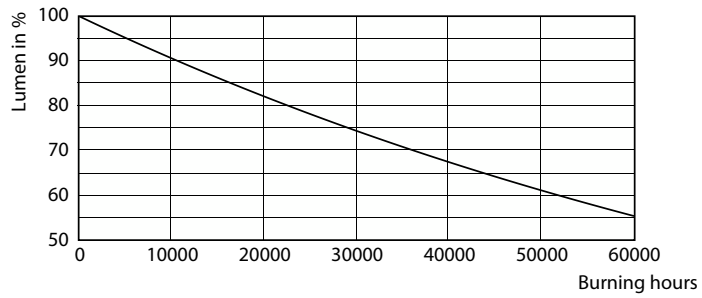

CorePro LEDtube EM/Mains T8

Photometric data

Lifetime

CorePro LEDtube EM/Mains T8

Lifetime

LEDtube 30K