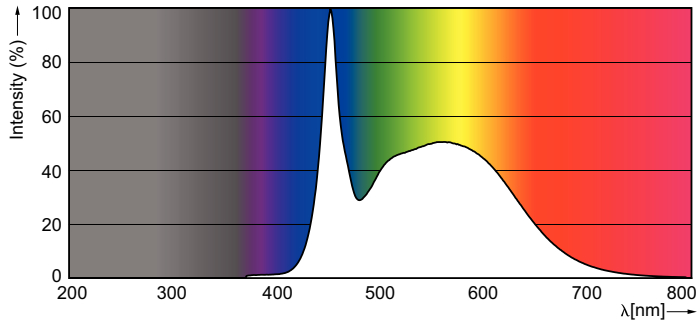

Product data

General Information		LLMF At End Of Nominal Lifetime (Nom)	
Cap-Base	G13 [Medium Bi-Pin Fluorescent]		70 %
EU RoHS compliant	Yes	Operating and Electrical	
Nominal Lifetime (Nom)	30000 h	Input Frequency	50 to 60 Hz
Switching Cycle	200000X	Power (Nom)	16 W
Light Technical		Lamp Current (Nom)	70 mA
Color Code	865 [CCT of 6500K]	Starting Time (Nom)	0.5 s
Beam Angle (Nom)	240 °	Warm Up Time to 60% Light (Nom)	0.5 s
Luminous Flux (Nom)	1600 lm	Power Factor (Nom)	0.9
Color Designation	Cool Daylight	Voltage (Nom)	220-240 V
Correlated Color Temperature (Nom)	6500 K	Temperature	
Luminous Efficacy (rated) (Nom)	100.00 lm/W	T-Ambient (Max)	45 °C
Color Consistency	<6	T-Ambient (Min)	-20 °C
Color Rendering Index (Nom)	80	T-Storage (Max)	65 °C

CorePro LEDtube EM/Mains T8

Photometric data

Lifetime

CorePro LEDtube EM/Mains T8

Lifetime

LEDtube 30K