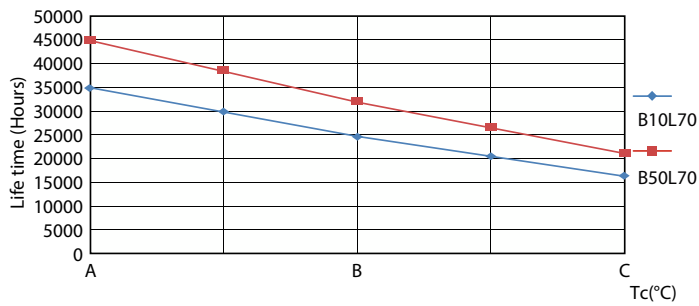

CorePro LEDtube EM/Mains T8

Photometric data

Lifetime