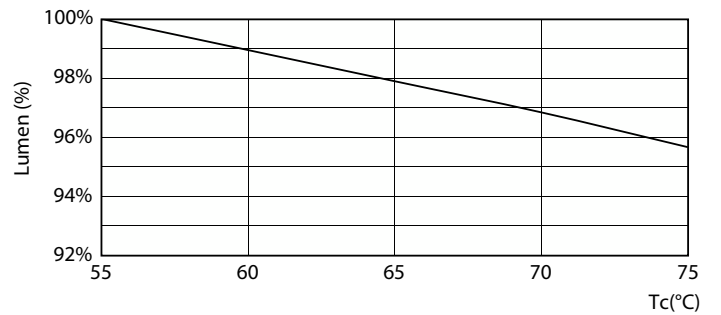

CorePro LEDtube EM/Mains T8

Photometric data

Lifetime