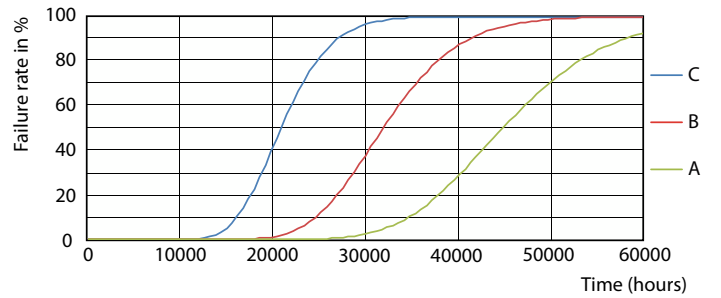

CorePro LEDtube EM/Mains T8

Photometric data

Lifetime