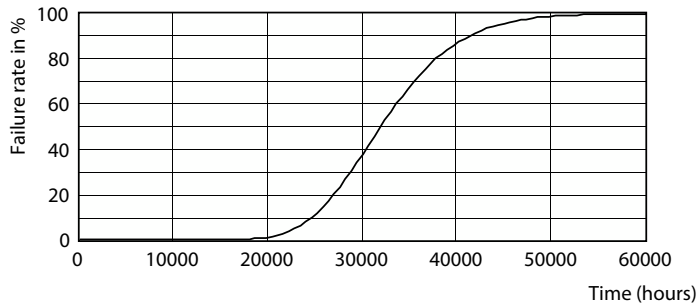

CorePro LEDtube EM/Mains T8

Photometric data

Lifetime