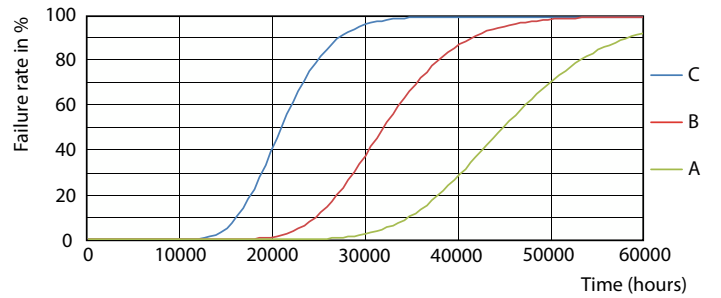

LEDtube 1200mm 15W G13 840 1600lm

LEDtube 1500mm 20W G13 840 2200lm

CorePro LEDtube EM/Mains T8

Photometric data

LEDtube 1500mm 20W G13 840 2200lm

Lifetime

LEDtube 30K

LEDtube 30K LifetimeVsTc