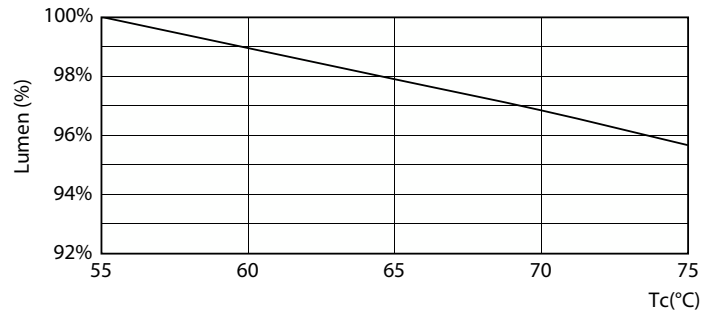

LEDtube 30K FailureRate

LEDtube COR AU 16W 30K LumenVsTc-LMP