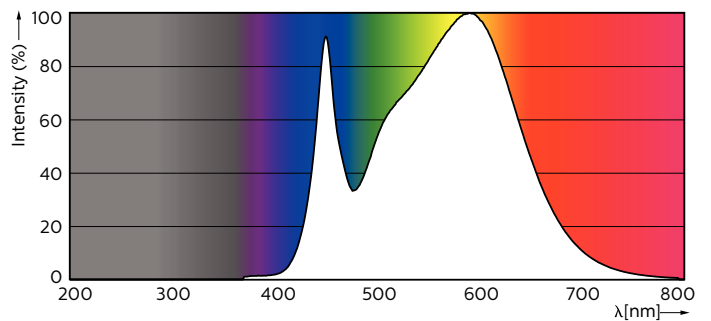

LEDtube 1500mm 20W G13 840 2200lm