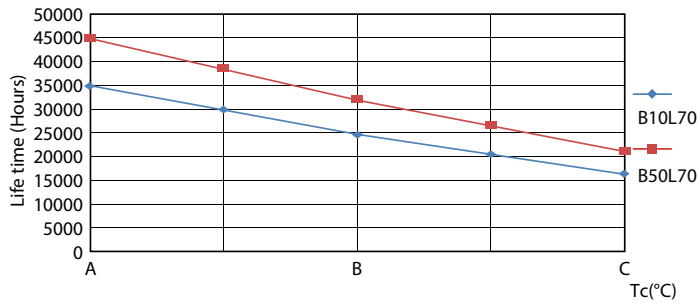

LEDtube 1200mm 15W G13 840 1600lm

LEDtube 1500mm 20W G13 840 2200lm

CorePro LEDtube EM/Mains T8

Photometric data

LEDtube 1500mm 20W G13 840 2200lm

Lifetime

LEDtube 30K

LEDtube 30K LifetimeVsTc