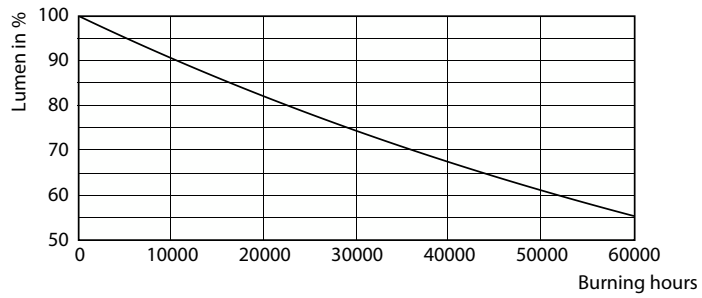

CorePro LEDtube EM/Mains T8

Lifetime

LEDtube 30K