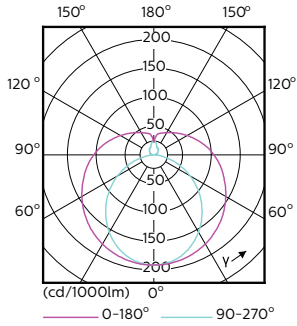

CorePro LEDtube EM/Mains T8

Photometric data

LEDtube 1500mm 20W G13 840 2200lm