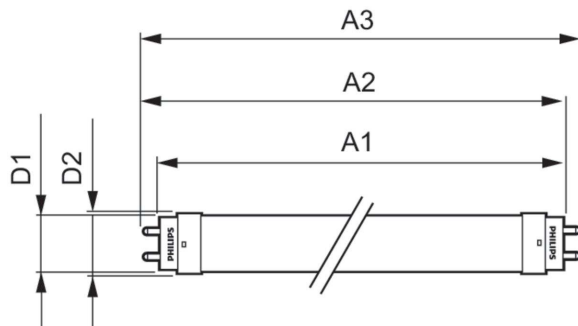

CorePro LEDtube EM/Mains T8

T-Storage (Min)	-40 °C
T-Case Maximum (Nom)	40 °C

Controls and Dimming

Dimmable	No

Mechanical and Housing

Bulb Finish	Frosted
Bulb Material	Glass
Product Length	1200 mm
Bulb Shape	Tube, single-ended

Approval and Application

Energy Saving Product	Yes

Approval Marks	RoHS compliance KEMA Keur certificate
Energy Consumption kWh/1000 h	15 kWh

Product Data

Full product code	871869966293600
Order product name	CorePro LEDtube 1200mm 16W840 AU
EAN/UPC - Product	8718699662936
Order code	929001338819
Numerator - Quantity Per Pack	1
Numerator - Packs per outer box	10
Material Nr. (12NC)	929001338819
Net Weight (Piece)	0.215 kg

Dimensional drawing

CorePro LEDtube 1200mm 16W840 AU

Product	D1	D2	A1	A2	A3
CorePro LEDtube 1200mm 16W840 AU	25.7 mm	28 mm	1198 mm	1205 mm	1212 mm

Photometric data

LEDtube 1200mm 15W G13 840 1600lm