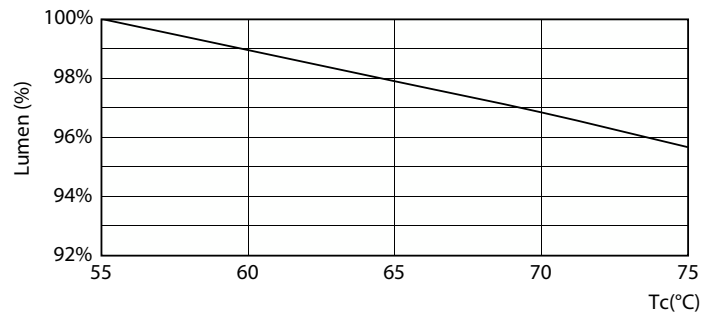

LEDtube COR AU 16W 30K LumenVsTc-LMP

LEDtube 30K FailureRate