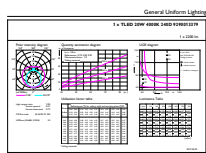

Photometric data

LEDtube 1500mm 20W G13 840 2200lm