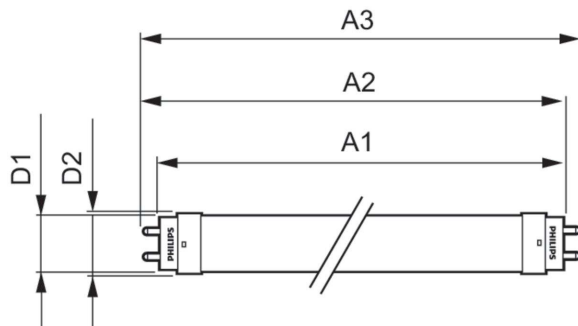

CorePro LEDtube EM/Mains T8

T-Storage (Min)	-40 °C
T-Case Maximum (Nom)	45 °C

Controls and Dimming

Dimmable	No

Mechanical and Housing

Bulb Finish	Frosted
Bulb Material	Glass
Product Length	1500 mm
Bulb Shape	Tube, single-ended

Approval and Application

Energy Saving Product	Yes

Approval Marks	RoHS compliance KEMA Keur certificate
Energy Consumption kWh/1000 h	20 kWh

Product Data

Full product code	871869966297400
Order product name	CorePro LEDtube 1500mm 22W 840 AU
EAN/UPC - Product	8718699662974
Order code	929001337919
Numerator - Quantity Per Pack	1
Numerator - Packs per outer box	10
Material Nr. (12NC)	929001337919
Net Weight (Piece)	0.270 kg

Dimensional drawing

CorePro LEDtube 1500mm 22W 840 AU

Product	D1	D2	A1	A2	A3
CorePro LEDtube 1500mm 22W 840 AU	25.7 mm	28 mm	1500 mm	1507.1 mm	1514.2 mm

Photometric data

LEDtube 1500mm 20W G13 840 2200lm