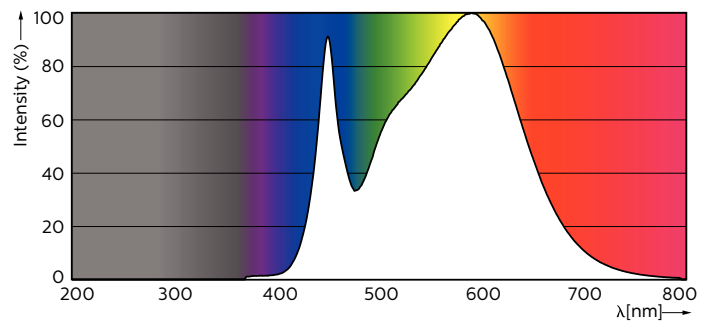

LEDtube 1500mm 20W G13 840 2200lm