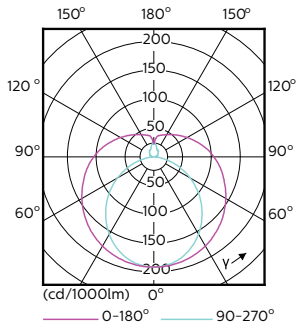

CorePro LEDtube EM/Mains T8

Photometric data

LEDtube 1500mm 20W G13 840 2200lm