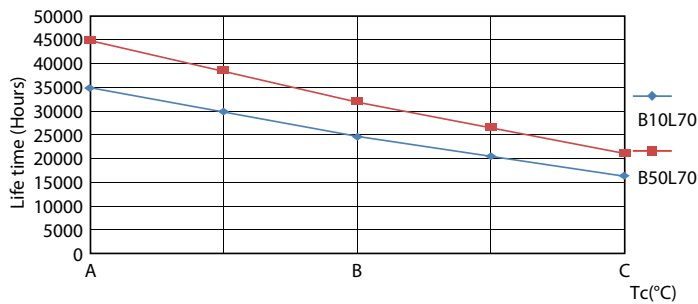

LEDtube 30K LifetimeVsTc