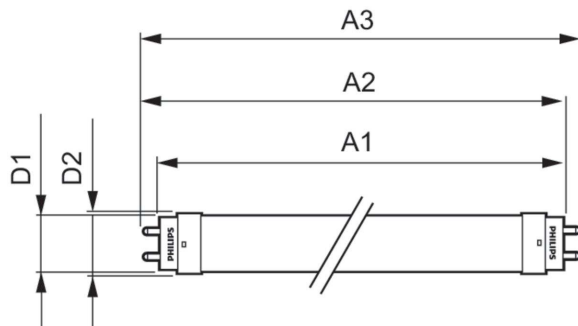

CorePro LEDtube EM/Mains T8

T-Storage (Min)	-40 °C
T-Case Maximum (Nom)	40 °C

Controls and Dimming

Dimmable	No

Mechanical and Housing

Bulb Finish	Frosted
Bulb Material	Glass
Product Length	600 mm
Bulb Shape	Tube, single-ended

Approval and Application

Energy Saving Product	Yes

Approval Marks	RoHS compliance KEMA Keur certificate
Energy Consumption kWh/1000 h	8 kWh

Product Data

Full product code	871869966289900
Order product name	CorePro LEDtube 600mm 8.8W840 AU
EAN/UPC - Product	8718699662899
Order code	929001338619
Numerator - Quantity Per Pack	1
Numerator - Packs per outer box	10
Material Nr. (12NC)	929001338619
Net Weight (Piece)	0.120 kg

Dimensional drawing

CorePro LEDtube 600mm 8.8W840 AU

Product	D1	D2	A1	A2	A3
CorePro LEDtube 600mm 8.8W840 AU	25.7 mm	28 mm	588.5 mm	595.5 mm	602.5 mm

Photometric data

LEDtube 600mm 8W G13 840 800lm