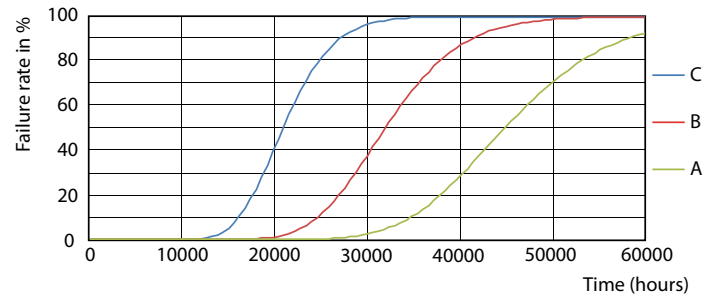

CorePro LEDtube EM/Mains T8

Photometric data

Lifetime