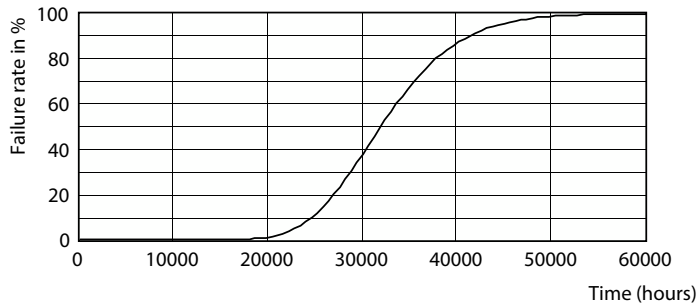

Lifetime

LEDtube 30K