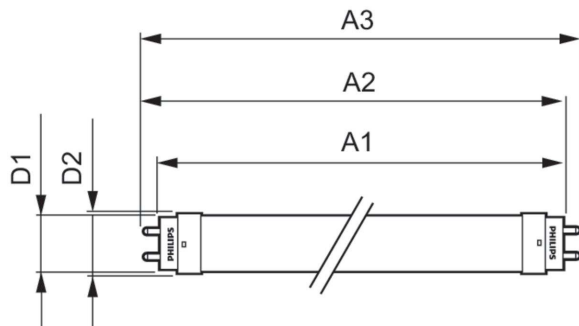

Approval and Application

Energy Saving Product	Yes
-----------------------	-----

Approval Marks	RoHS compliance KEMA Keur certificate
Energy Consumption kWh/1000 h	20 kWh

Product Data

Full product code	871869966299800
Order product name	CorePro LEDtube 1500mm 22W 865 AU
EAN/UPC - Product	8718699662998
Order code	929001338019
Numerator - Quantity Per Pack	1
Numerator - Packs per outer box	10
Material Nr. (12NC)	929001338019
Net Weight (Piece)	0.270 kg

Dimensional drawing

CorePro LEDtube 1500mm 22W 865 AU

Product	D1	D2	A1	A2	A3
CorePro LEDtube 1500mm 22W 865 AU	25.7 mm	28 mm	1500 mm	1507.1 mm	1514.2 mm

Photometric data

LEDtube 1500mm 20W G13 865 2200lm

LEDtube 1500mm 20W G13 840 2200lm