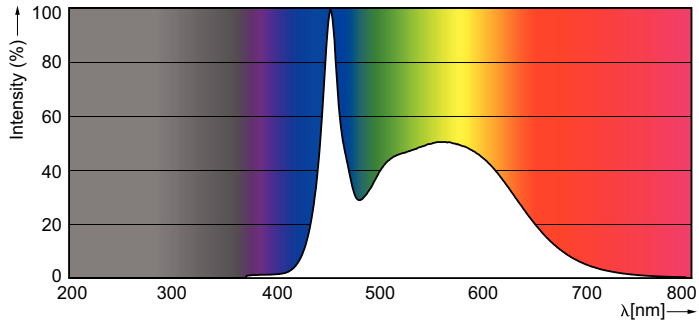

Product data

General Information		LLMF At End Of Nominal Lifetime (Nom)	
Cap-Base	G13 [Medium Bi-Pin Fluorescent]		70 %
EU RoHS compliant	Yes	Operating and Electrical	
Nominal Lifetime (Nom)	30000 h	Input Frequency	50 to 60 Hz
Switching Cycle	200000X	Power (Nom)	22 W
Light Technical		Lamp Current (Nom)	96 mA
Color Code	865 [CCT of 6500K]	Starting Time (Nom)	0.5 s
Beam Angle (Nom)	240 °	Warm Up Time to 60% Light (Nom)	0.5 s
Luminous Flux (Nom)	2200 lm	Power Factor (Nom)	0.9
Color Designation	Cool Daylight	Voltage (Nom)	220-240 V
Correlated Color Temperature (Nom)	6500 K	Temperature	
Luminous Efficacy (rated) (Nom)	100.00 lm/W	T-Ambient (Max)	45 °C
Color Consistency	<6	T-Ambient (Min)	-20 °C
Color Rendering Index (Nom)	80	T-Storage (Max)	65 °C

CorePro LEDtube EM/Mains T8

Photometric data

Lifetime

CorePro LEDtube EM/Mains T8

Lifetime

LEDtube 30K