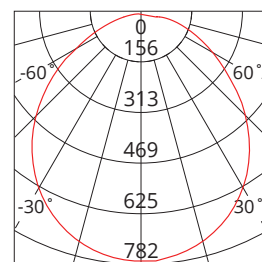

CALEO

CALEO30W-5K

SAP CODE: 2000697

Photometric Diagram

Unit: cd
 - C0/180 110.0deg
 - C90/270 110.0deg

30W, wall mounted security/safety LED light

A practical and sturdy vandal resistant outdoor fixture.

KEY INFORMATION

PHOTOMETRIC

Efficacy	76lm/W
LED	SMD
CCT	5000K
CRI	>70
Beam Angle	110°

ELECTRICAL

Driver	Integral
Supply Input	220-240V, 50/60Hz
Driver Output Voltage	22VDC
Power Factor	>0.9
LED Input Current (nominal)	350mA
Useful life @Ta25° (L70)	50,000hr