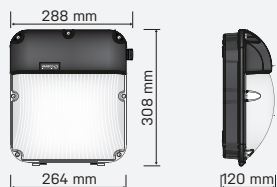

CALEO

CALEO30W-5K

SAP CODE: 2000697

Photometric Diagram

Unit: cd
 - C0/180 110.0deg
 - C90/270 110.0deg

30W, wall mounted security/safety LED light

A practical and sturdy vandal resistant outdoor fixture.

KEY INFORMATION

Lumen Output	2290lm
Input Power	30W
Hole Cutout Size	N/A
Install	SURFACE MOUNT
Dimming Options	Non-Dimmable
Trim Colour	BLACK
Warranty	3yr
IP Rating	IP65
IK Rating	IK08
IC Rating	N/A
Rebate Scheme Approvals	N/A

PHOTOMETRIC

Efficacy	76lm/W
LED	SMD
CCT	5000K
CRI	>70
Beam Angle	110°

ELECTRICAL

Driver	Integral
Supply Input	220-240V, 50/60Hz
Driver Output Voltage	22VDC
Power Factor	>0.9
LED Input Current (nominal)	350mA
Useful life @Ta25° (L70)	50,000hr

CONSTRUCTION

Housing	Aluminium
Optics	Polycarbonate Diffuser
Adjustable Angle	N/A
Fixings/Hardware	N/A
Connection Type	Terminal Block PA14
Total Weight	2.15kg
Dimensions	308x288x120mm
Operating Ambient Temp.	-20 to 50°C
Electrical Classification	Class 1