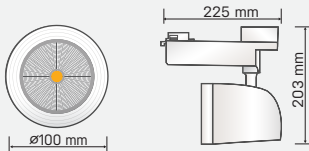

FOCI

FOCI25W-W3KTRK

SAP CODE: 2001336

Photometric Diagram

Unit: cd
 - C0/180 30.0deg
 - C90/270 30.0deg

White, 25W, 3000K adjustable LED tracklight

A dimmable tracklight with a 35 degree beam angle.

KEY INFORMATION

Lumen Output	2110lm
Input Power	25W
Hole Cutout Size	N/A
Dimming Options	*Phase-Cut Dimming
Trim Colour	WHITE
Warranty	5yr
IP Rating	IP40
IK Rating	N/A
IC Rating	N/A
Rebate Scheme Approvals	N/A

PHOTOMETRIC

Efficacy	84lm/W
LED	COB
CCT	3000K
CRI	>80
Beam Angle	35°

ELECTRICAL

Driver	Integral
Supply Input	220-240V, 50/60Hz
Driver Output Voltage	36VDC
Power Factor	>0.9
LED Input Current (nominal)	500mA
Useful life @Ta25° (L70)	50,000hr

CONSTRUCTION

Housing	Aluminium
Optics	Polycarbonate Multifaceted Reflector
Adjustable Angle	0-350°
Fixings/Hardware	N/A
Connection Type	Universal Track
Total Weight	1.12kg
Dimensions	225x104x203mm
Operating Ambient Temp.	-20 to 40°C
Electrical Classification	Class 1