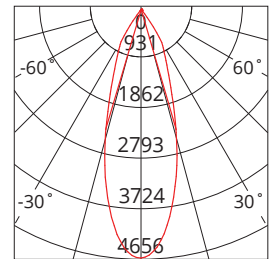

FOCI

FOCI25W-W3KTRK

SAP CODE: 2001336

Photometric Diagram

Unit: cd
 - C0/180 30.0deg
 - C90/270 30.0deg

White, 25W, 3000K adjustable LED tracklight

A dimmable tracklight with a 35 degree beam angle.

KEY INFORMATION

Lumen Output	2110lm
Input Power	25W
Hole Cutout Size	N/A
Dimming Options	*Phase-Cut Dimming
Trim Colour	WHITE
Warranty	5yr
IP Rating	IP40
IK Rating	N/A
IC Rating	N/A
Rebate Scheme Approvals	N/A

PHOTOMETRIC