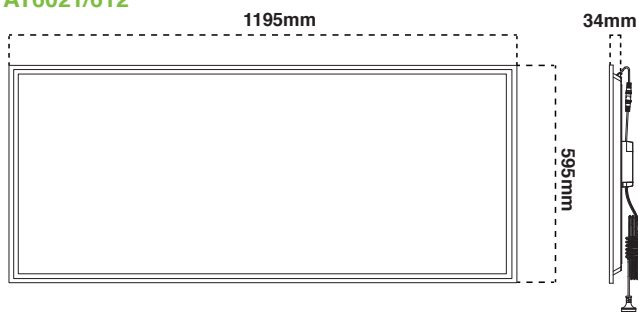

AT6021/612