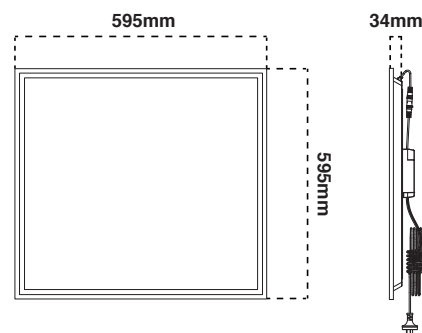

AT6021/606