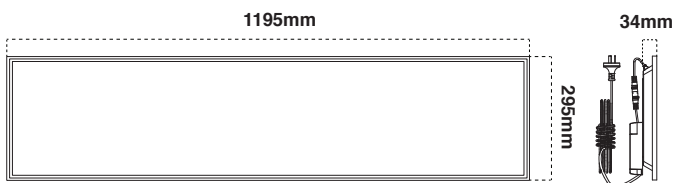

Product datasheet

Description

LED Backlit panels.

Finish

White (WH)

Product specification

Voltage	220-240V ~ 50/60Hz		
Power consumption	20W	36W	60W
Light colour options	Cool white	Daylight	
Colour temperature	4000K	6500K	
Colour rendering index	>80		
Beam angle	90°		
Dimmable	No		
Warranty	5 Years		
Working temperature	-10°C - 45°C		
IP Rating	IP20		
Electrical classification	Class II		
Diffuser	PC		
UGR	<17*		
Sdcm	CW <3	DL <6	
Lifetime	L70 B10 >60,000 Hrs		

*Based on industry standard room measurements.

Product range

Code	Wattage	Lumen	SKU
AT6021/306/CW	20W	1975lm	13110
AT6021/306/DL	20W	1930lm	13112
AT6021/312/CW	36W	3455lm	13332
AT6021/312/DL	36W	3500lm	13346
AT6021/606/CW	36W	3680lm	13311
AT6021/606/DL	36W	3560lm	13328
AT6021/612/CW	60W	5925lm	13355
AT6021/612/DL	60W	5860lm	13367

Dimensions

Code	Length	Width	Height
AT6021/306	295mm	595mm	34mm
AT6021/312	295mm	1195mm	34mm
AT6021/606	595mm	595mm	34mm
AT6021/612	595mm	1195mm	34mm

AT6021/312