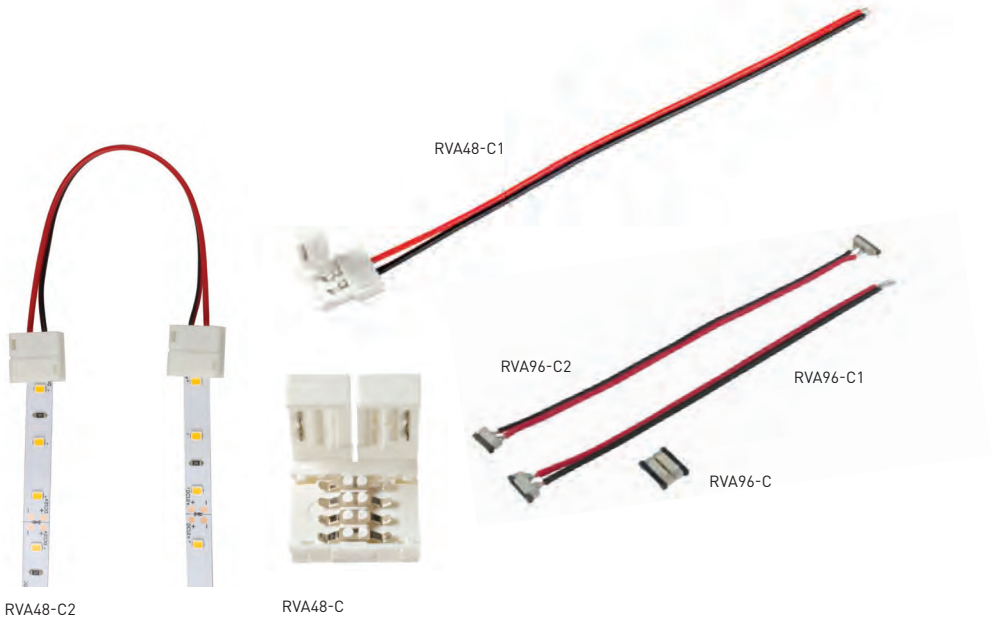

# LED FLEXI-STRIP

## IP20 & IP67 ACCESSORIES

### VEGAS LED FLEXI-STRIP IP20 CLIP CONNECTORS

		Enforced Pack QTY
<b>RVA48-C</b>	VEGAS Easy Clip Connect for 4.8W/12V CCT1 IP20/STRIP-TO-STRIP, without wires	10
<b>RVA48-C1</b>	VEGAS Easy Clip Connect for 4.8W/12V CCT1 IP20/STRIP-TO-DRIVER, with 150mm	10
<b>RVA48-C2</b>	VEGAS Easy Clip Connect for 4.8W/12V CCT1 IP20/STRIP-TO-STRIP, with 150mm wire	10
<b>RVA96-C</b>	VEGAS Easy Clip Connect for 9.6W/24V CCT1 IP20/STRIP-TO-STRIP, without wires	10
<b>RVA96-C1</b>	VEGAS Easy Clip Connect for 9.6W/24V CCT1 IP20/STRIP-TO-DRIVER, with 150mm	10
<b>RVA96-C2</b>	VEGAS Easy Clip Connect for 9.6W/24V CCT1 IP20/STRIP-TO-STRIP, with 150mm wire	10
<b>RVARGB-C</b>	VEGAS Easy Clip Connect for RGB 12V/24V IP20/STRIP-TO-STRIP, without wire	10
<b>RVARGB-C1</b>	VEGAS Easy Clip Connect for RGB 12V/24V IP20/STRIP-TO-DRIVER, with 150mm	10
<b>RVARGB-C2</b>	VEGAS Easy Clip Connect for RGB 12V/24V IP20/STRIP-TO-STRIP, with 150mm wire	10

Please note our connector range, RVAXX-CX + RVAXX-CONN are not compatible with our range of aluminium extrusions, only compatible with REXR522-23