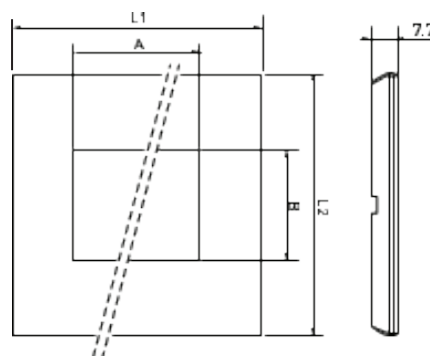

Data Sheet

Arteor 6 Modules Plates

CAT NO. 571306,571316,571326,571336,571346,571356,571366,571376,571386,571396,571406,575370,
575372,575373,575374,575376,576370

575373

Cat No	575370,571306,575372, 571316,571326,571336	575374,575373	575376, 576370, 571356, 571346	571366,571386, 571376	571396	571406
Collection	Neutral	Mirror	Brushed metal	Reflective	Wood	Signature
Colour	White, Soft Alu, Graphite, Magnesium, Champagne, Dark Bronze	Mirror White, Mirror Black	Stainless Steel, Gold Brass, Pink Champagne, Black	Stainless Steel, Black, Gold	Grey Oak	Cube
Description	Coverplate Arteor 6 Modules					
Fixing method	With clips					
Impact rating	IK04					
Material	Front plate: Polycarbonate Under plate: Polycarbonate	Front plate: Genuine materials Under plate: Polycarbonate				
Storage temperatures	-10°C to +70°C					

Data Sheet

Arteor 6 Modules Plates

CAT NO. 571306,571316,571326,571336,571346,571356,571366,571376,571386,571396,571406,575370,
575372,575373,575374,575376,576370

Overall Dimensions(mm)

Mounting:

- The plates clips on notches onto screw-type or claw-type mounting supports.(notches are used for thickness compensation eg. wallpaper)
- Easy to remove with a screwdriver.
- No flatness defect of more than 1.5mm in a periphery of 10cm around the installed flush box.