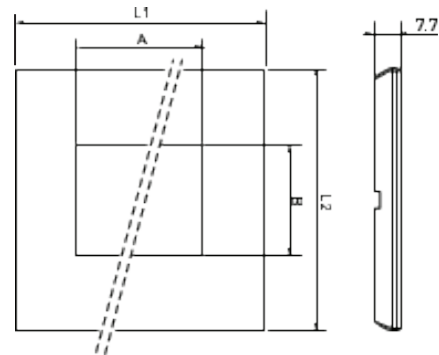

Overall Dimensions(mm)

Mounting:

- The plates clip on notches onto screw-type or claw-type mounting supports. (notches are used for thickness compensation eg. wallpaper)
- Easy to remove with a screwdriver.
- No flatness defect of more than 1.5mm in a periphery of 10cm around the installed flush box.