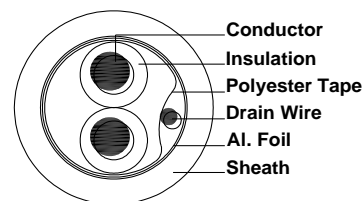

garland
cables

pro series

Industrial / Power / Data / Security / Fibre

Garland's Pro Series range is the experts' choice for high quality cables.

Part No: MCP7041S

Description	18AWG (7/0.4mm) Stranded PACW, Single Twisted Pair, V-90HT PVC Insulation, Aluminium Polyester Tape Overall Screen, TACW 22AWG (7/0.25mm) Drain Wire, V-90HT PVC Sheath.
Applicable Standards	AS/ACIF S008, AS 1049
Suitable Applications	For low voltage device connection. Not Suitable for mains connection.

Cable Construction Drawing

Cable Construction Relative Parts

Instrumentation Cable

Cable Description

Conductor	AWG	Standing	Area(mm ²)	Diameter(mm)	Material
	18	7/0.40	0.88	1.2	PACW
Insulation	Pair : 1 Material : PVC Colour : Black twist White form a pair. Pair number on each pair for identification. Nominal Thickness (mm) : 0.30 Nominal OD (mm) : 1.85				
Screen	Material : Al. Polyester Tape		Coverage : 100%		
Drain Wire	AWG	Standing	Area(mm ²)	Diameter(mm)	Material
	22	7/0.25	0.343	0.75	TACW

Sheath	Material :	V-90 HT PVC
	Colour :	Signal Black(RAL 9004)
	Nominal Thickness (mm) :	0.80
	Nominal OD (mm) :	5.5

Electrical Properties

Max. Conductor DC Resistance @ 20°C	22.2Ω/km
Min. Insulation Resistance @ 20°C	50MΩ.km
Voltage Test: Conductor to core	1.5 kV ac/1min
Voltage Test: Core to sheath	3.0 kV ac/1min
Voltage Test: Shield to sheath	3.0 kV ac/1min