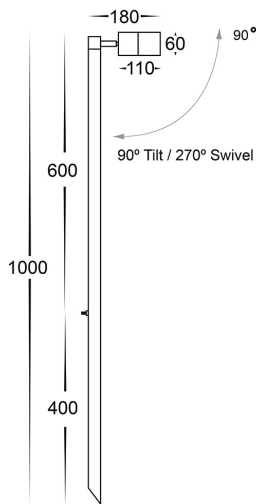

316 Stainless Steel Garden Bollard Spike Light

PRODUCT SPECIFICATIONS

- Name:** Tivah
Material: 316 Stainless Steel
Colour: Stainless Steel
IP Rating: IP65
Lamp Base: MR16
CRI: ≥80
Cable Length: 2000mm
Wiring: Parallel
Dimmable: No
Warranty: 2 Years Replacement**

DIMENSIONS

Compatible with
Tri-Colour 9in1
 3w, 5w, 7w
 12v or 24v LED Globe

COLOUR TEMPERATURE

IP RATING

APPROVALS

Product Ordering

IMAGE	PART NUMBER	COLOURTEMP	LUMENS	INPUT	BEAM ANGLE	INCLUDED LED
	HV1403T-SS316	3000K 4000K 5500K	270lm 285lm 300lm	12v DC	120°	Tri-Colour 5w MR16 LED