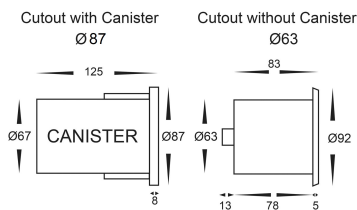

316 Stainless Steel Round Inground or Wall Light

PRODUCT SPECIFICATIONS

Name: Ollo
Material: 316 Stainless Steel
Colour: Stainless Steel
IP Rating: IP65
IK Rating: IK10
Trafficable: 500kg
Lamp Base: MR16 or GU10
CRI: ≥80
Cable Length: 300mm
Wiring: Parallel
Dimmable: No
Warranty: 2 Years Replacement**

Compatible with
Tri-Colour 9in1
3w, 5w, 7w
12v or 24v LED Globes

DIMENSIONS

APPROVALS

IP RATING

COLOUR TEMPERATURE

INSTALLATION WITH ADEQUATE DRAINAGE

OPTIONAL ACCESSORIES

HV190-HC
 HONEYCOMB LENS

Product Ordering

IMAGE	PART NUMBER	COLOURTEMP	LUMENS	INPUT	BEAM ANGLE	INCLUDED LED
	HV19022T-SS316	3000K	270lm	12v DC	120°	Tri-Colour 5w MR16 LED
		4000K	285lm			
	HV19042T-SS316	5500K	300lm	240V AC	120°	Tri-Colour 5w GU10 LED
		3000K	270lm			
		4000K	285lm			
		5500K	300lm			