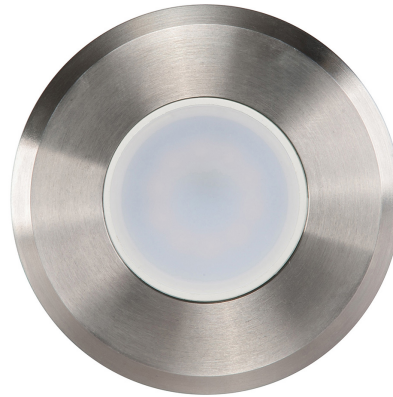

316 Stainless Steel Round Inground or Wall Light

PRODUCT SPECIFICATIONS

Name: Ollo
Material: 316 Stainless Steel
Colour: Stainless Steel
IP Rating: IP65
IK Rating: IK10
Trafficable: 500kg
Lamp Base: MR16 or GU10
CRI: ≥80
Cable Length: 300mm
Wiring: Parallel
Dimmable: No
Warranty: 2 Years Replacement**

Compatible with
Tri-Colour 9in1
3w, 5w, 7w
12v or 24v LED Globes

DIMENSIONS

APPROVALS

IP RATING

COLOUR TEMPERATURE

INSTALLATION WITH ADEQUATE DRAINAGE

OPTIONAL ACCESSORIES

HV190-HC
 HONEYCOMB LENS

Product Ordering

IMAGE	PART NUMBER	COLOURTEMP	LUMENS	INPUT	BEAM ANGLE	INCLUDED LED
	HV19022T-SS316	3000K	270lm	12v DC	120°	Tri-Colour 5w MR16 LED
		4000K	285lm			
	HV19042T-SS316	5500K	300lm	240V AC	120°	Tri-Colour 5w GU10 LED
		3000K	270lm			
		4000K	285lm			
		5500K	300lm			