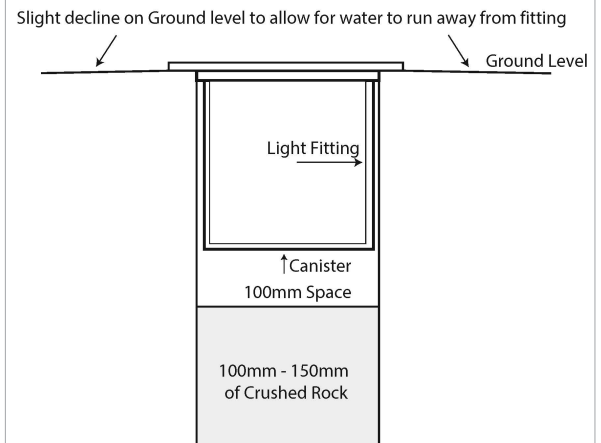

316 Stainless Steel Round Inground or Wall Light

PRODUCT SPECIFICATIONS

Name: Ollo
Material: 316 Stainless Steel
Colour: Stainless Steel
IP Rating: IP65
IK Rating: IK10
Trafficable: 500kg
Lamp Base: MR16 or GU10
CRI: ≥80
Cable Length: 300mm
Wiring: Parallel
Dimmable: No
Warranty: 2 Years Replacement**

Compatible with
Tri-Colour 9in1
3w, 5w, 7w
12v or 24v LED Globes

DIMENSIONS

APPROVALS

IP RATING

COLOUR TEMPERATURE

INSTALLATION WITH ADEQUATE DRAINAGE

OPTIONAL ACCESSORIES

HV190-HC
 HONEYCOMB LENS