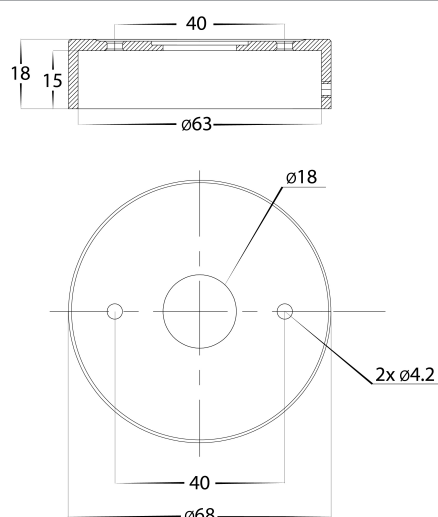

MOUNTING BRACKET

APPROVALS

IP RATING

COLOUR TEMPERATURE

Tri-Colour By Havit

3000K

4000K

5500K

Product Ordering

IMAGE	PART NUMBER	COLOURTEMP	LUMENS	INPUT	BEAM ANGLE	INCLUDED LED
	HV1089T-BLK-240V	3000K 4000K 5500K	2x 270lm 2x 285lm 2x 300lm	240v AC	120°	Tri-Colour 2x 5w GU10 LED

* Lumen output measured at source

** See Warranty Terms and Conditions for more information

For more information contact Havit Lighting

ADDRESS:
143 Beauchamp Road
Matraville NSW 2036
Australia

Tel: 02 9381 8300
Fax: 02 9666 8881
Email: sales@hav.it.com.au
web: www.havit.com.au