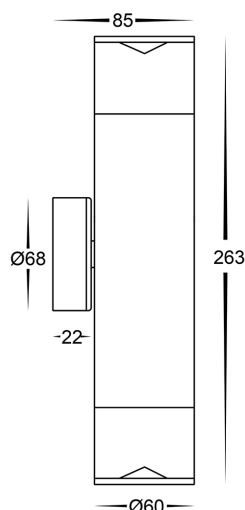

## PRODUCT SPECIFICATIONS

**Name:** Highlite  
**Material:** Aluminium  
**Colour:** Poly powder coated black  
**IP Rating:** IP65  
**Lamp Base:** GU10  
**CRI:** ≥80  
**Wiring:** Parallel  
**Dimmable:** No  
**Warranty:** 2 Years Replacement\*\*

## DIMENSIONS