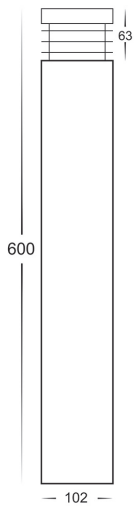

316 Stainless Steel Black Bollard Lights

PRODUCT SPECIFICATIONS

Name: Maxi 600
Material: 316 Stainless Steel
Colour: Poly powder coated black
IP Rating: IP54
Lamp Base: E27 or MR16
CRI: ≥80
Wiring: Parallel
Dimmable: No
Warranty: 2 Years Replacement**

DIMENSIONS

OPTIONAL SPIKE

HV1607

COLOUR TEMPERATURE

IP RATING

APPROVALS

Product Ordering

IMAGE	PART NUMBER	COLOURTEMP	LUMENS	INPUT	BEAM ANGLE	INCLUDED LED
	HV1606T-BLK-240V	3000K	700lm	240V AC	120°	Tri-Colour 9w E27 LED
		4000K	720lm			
5500K		740lm				
HV1606T-BLK-12V	3000K	270lm	12v DC	120°	Tri-Colour 5w MR16 LED	
	4000K	285lm				
	5500K	300lm				