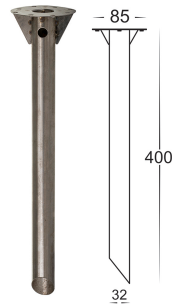

316 Stainless Steel Black Bollard Lights

PRODUCT SPECIFICATIONS

Name: Maxi 600
Material: 316 Stainless Steel
Colour: Poly powder coated black
IP Rating: IP54
Lamp Base: E27 or MR16
CRI: ≥80
Wiring: Parallel
Dimmable: No
Warranty: 2 Years Replacement**

DIMENSIONS

OPTIONAL SPIKE

HV1607

COLOUR TEMPERATURE

IP RATING

APPROVALS

Product Ordering

IMAGE	PART NUMBER	COLOURTEMP	LUMENS	INPUT	BEAM ANGLE	INCLUDED LED
	HV1606T-BLK-240V	3000K	700lm	240V AC	120°	Tri-Colour 9w E27 LED
		4000K	720lm			
5500K		740lm				
HV1606T-BLK-12V	3000K	270lm	12v DC	120°	Tri-Colour 5w MR16 LED	
	4000K	285lm				
	5500K	300lm				