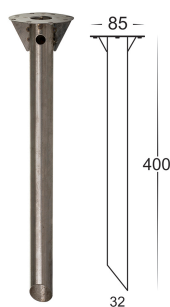

OPTIONAL SPIKE

HV1607