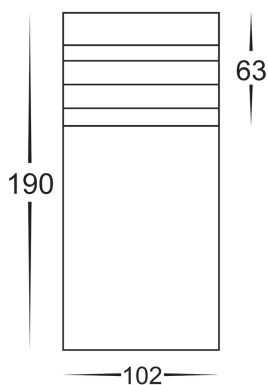

## PRODUCT SPECIFICATIONS

- Name:** Mini Louvre
- Material:** 316 Stainless Steel
- Colour:** Poly powder coated black
- IP Rating:** IP54
- Lamp Base:** E27 or MR16
- CRI:** ≥80
- Wiring:** Parallel
- Dimmable:** No
- Warranty:** 2 Years Replacement\*\*

## DIMENSIONS