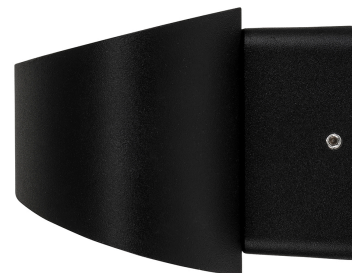

Aluminium Up & Down Wall Lights

PRODUCT SPECIFICATIONS

Name: Luxe
Material: Aluminium
Colour: Poly powder coated black or white
IP Rating: IP54
Lamp Base: Built in LED
CRI: ≥80
Wiring: Parallel
Dimmable: No
Warranty: 2 Years Replacement**

DIMENSIONS

COLOUR TEMPERATURE

IP RATING

APPROVALS

Product Ordering

IMAGE	PART NUMBER	COLOURTEMP	LUMENS	INPUT	BEAM ANGLE	INCLUDED LED
	HV3661T-BLK	3000k 4000k 5500k	400lm 425lm 450lm	240v AC	150°	Tri-Colour 9w Built in LED
	HV3661T-WHT	3000k 4000k 5500k	400lm 425lm 450lm	240v AC	150°	Tri-Colour 9w Built in LED