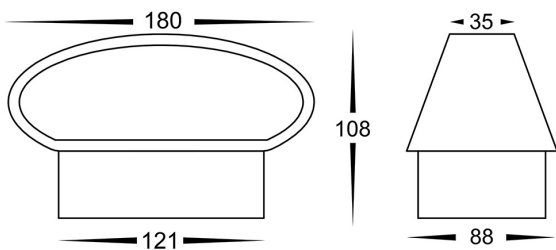

Aluminium Up & Down Wall Lights

PRODUCT SPECIFICATIONS

Name: Luxe
Material: Aluminium
Colour: Poly powder coated black or white
IP Rating: IP54
Lamp Base: Built in LED
CRI: ≥80
Wiring: Parallel
Dimmable: No
Warranty: 2 Years Replacement**

DIMENSIONS

COLOUR TEMPERATURE

IP RATING

APPROVALS

Product Ordering

IMAGE	PART NUMBER	COLOURTEMP	LUMENS	INPUT	BEAM ANGLE	INCLUDED LED
	HV3661T-BLK	3000k 4000k 5500k	400lm 425lm 450lm	240v AC	150°	Tri-Colour 9w Built in LED
	HV3661T-WHT	3000k 4000k 5500k	400lm 425lm 450lm	240v AC	150°	Tri-Colour 9w Built in LED