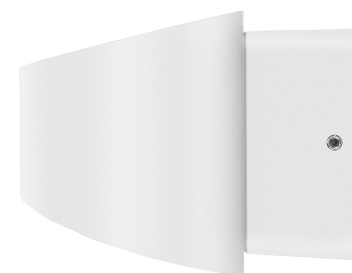

Aluminium Up & Down Wall Lights

PRODUCT SPECIFICATIONS

Name: Luxe
Material: Aluminium
Colour: Poly powder coated black or white
IP Rating: IP54
Lamp Base: Built in LED
CRI: ≥80
Wiring: Parallel
Dimmable: No
Warranty: 2 Years Replacement**

DIMENSIONS

COLOUR TEMPERATURE

IP RATING

APPROVALS

Product Ordering

IMAGE	PART NUMBER	COLOURTEMP	LUMENS	INPUT	BEAM ANGLE	INCLUDED LED
	HV3661T-BLK	3000k 4000k 5500k	400lm 425lm 450lm	240v AC	150°	Tri-Colour 9w Built in LED
	HV3661T-WHT	3000k 4000k 5500k	400lm 425lm 450lm	240v AC	150°	Tri-Colour 9w Built in LED