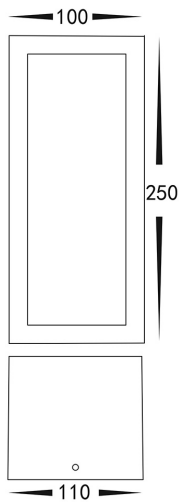

Aluminium Rectangle Wall Lights

PRODUCT SPECIFICATIONS

Name: Nepean
Material: Aluminium + PC
Colour: Poly powder coated black or white
IP Rating: IP54
Lamp Base: Built in LED
CRI: ≥80
Wiring: Parallel
Dimmable: No
Warranty: 2 Years Replacement**

DIMENSIONS

COLOUR TEMPERATURE

IP RATING

APPROVALS

Product Ordering

IMAGE	PART NUMBER	COLOURTEMP	LUMENS	INPUT	BEAM ANGLE	INCLUDED LED
	HV3669T-BLK	3000k 4000k 5500k	1180lm 1320lm 1240lm	240v AC	120°	Tri-Colour 12w Built in LED
	HV3669T-WHT	3000k 4000k 5500k	1180lm 1320lm 1240lm	240v AC	120°	Tri-Colour 12w Built in LED