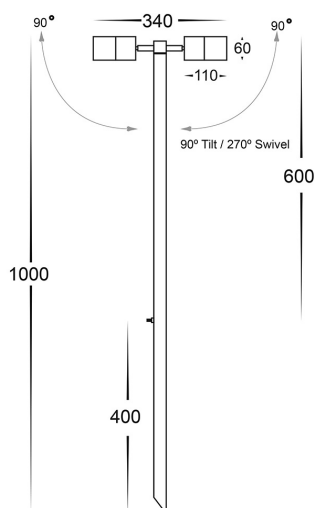

Aluminium Black Garden Bollard Spike Light

PRODUCT SPECIFICATIONS

Name: Tivah
Material: Aluminium
Colour: Poly powder coated black
IP Rating: IP65
Lamp Base: MR16
CRI: ≥80
Cable Length: 2000mm
Wiring: Parallel
Dimmable: No
Warranty: 2 Years Replacement**

DIMENSIONS

Compatible with
Tri-Colour 9in1
 3w, 5w, 7w
 12v or 24v LED Globe

COLOUR TEMPERATURE

IP RATING

APPROVALS

Product Ordering

IMAGE	PART NUMBER	COLOURTEMP	LUMENS	INPUT	BEAM ANGLE	INCLUDED LED
	HV1425T	3000K 4000K 5500K	2x 270lm 2x 285lm 2x 300lm	12v DC	120°	Tri-Colour 2x 5w MR16 LED